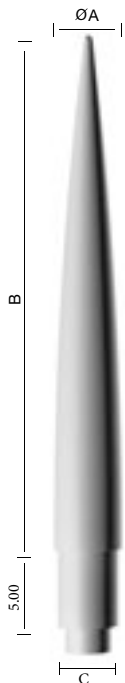

DECOLED
ACCESSORIES

DECOLED

DECORATIVE LED ACCESSORIES

- DecoLED is a range of decorative beacons designed to add a final modern and festive touch to your lamp posts and lighting poles. Thanks to decorative LEDs, you can perfect the night-time look of your roads with pointed peaks, spheres and caps, in a multitude of colors.
- When switched off, these shapes become white to blend with the ambiance of a sunny day. Don't hesitate to cheer up your roads with these decorative accessories. The electrical consumption is very minimal and illuminates beautifully with a single watt LED.
- Choose from the four shapes and four colors available or select a custom color match for your exact needs.

Dimensions (in)

	ØA	B	C
Decoled peak	2.36/3.00	23.6	2.7
Himera Decoled peak	4.29/4.68	5.11/5.90	2.7
Decoled sphere	4.13/4.53	3.54/3.74	2.7
Decoled cap	2.36/3.00	2.36/3.15	2.7

Peak 600

Himera Peak

Decoled Sphere

Decoled Cap

Highlights

- Finished look for pole.
- 4 shapes: Peak 600, Himera Peak, DecoLED Sphere, and DecoLED Cap Himera peak, Decoled sphere, and Decoled cap.
- 4 colors: white, green, red and blue, or request a custom color.
- White by day.
- Diffused light.
- Allows for an easily customized ensemble.
- Can be used for festive light displays.

Technical Characteristics

Protection index	IP 66
Shock resistance	IK 10
Materials	Diffusing white polyethylene
Electrical class	II
Maximum power	1 x LED 1 W, 220 V - 50 HZ
Mounting	For pole size of Ø2.36" or Ø3.0" (Decoled cap also available in Ø3.5") Delivered pre-cabled (cable length on request)
Standard colors	White, Green, Red and Blue