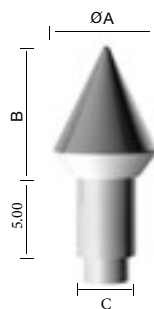

DECOLED
ACCESSORIES

DECOLED

DECORATIVE LED ACCESSORIES

- DecoLED is a range of decorative beacons designed to add a final modern and festive touch to your lamp posts and lighting poles. Thanks to decorative LEDs, you can perfect the night-time look of your roads with pointed peaks, spheres and caps, in a multitude of colors.
- When switched off, these shapes become white to blend with the ambiance of a sunny day. Don't hesitate to cheer up your roads with these decorative accessories. The electrical consumption is very minimal and illuminates beautifully with a single watt LED.
- Choose from the four shapes and four colors available or select a custom color match for your exact needs.

Dimensions (in)

	ØA	B	C
Decoled peak	2.36/3.00	23.6	2.7
Himera Decoled peak	4.29/4.68	5.11/5.90	2.7
Decoled sphere	4.13/4.53	3.54/3.74	2.7
Decoled cap	2.36/3.00	2.36/3.15	2.7

Peak 600

Himera Peak

Decoled Sphere

Decoled Cap

Highlights

- Finished look for pole.
- 4 shapes: Peak 600, Himera Peak, DecoLED Sphere, and DecoLED Cap Himera peak, Decoled sphere, and Decoled cap.
- 4 colors: white, green, red and blue, or request a custom color.
- White by day.
- Diffused light.
- Allows for an easily customized ensemble.
- Can be used for festive light displays.

Technical Characteristics

Protection index	IP 66
Shock resistance	IK 10
Materials	Diffusing white polyethylene
Electrical class	II
Maximum power	1 x LED 1 W, 220 V - 50 HZ
Mounting	For pole size of Ø2.36" or Ø3.0" (Decoled cap also available in Ø3.5") Delivered pre-cabled (cable length on request)
Standard colors	White, Green, Red and Blue