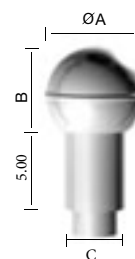

Dimensions (in)

	ØA	B	C
Decoled peak	2.36/3.00	23.6	2.7
Himera Decoled peak	4.29/4.68	5.11/5.90	2.7
Decoled sphere	4.13/4.53	3.54/3.74	2.7
Decoled cap	2.36/3.00	2.36/3.15	2.7

Peak 600

Himera Peak

Decoled Sphere

Decoled Cap

Highlights

- Finished look for pole.
- 4 shapes: Peak 600, Himera Peak, DecoLED Sphere, and DecoLED Cap Himera peak, Decoled sphere, and Decoled cap.
- 4 colors: white, green, red and blue, or request a custom color.
- White by day.
- Diffused light.
- Allows for an easily customized ensemble.
- Can be used for festive light displays.

Technical Characteristics

Protection index	IP 66
Shock resistance	IK 10
Materials	Diffusing white polyethylene
Electrical class	II
Maximum power	1 x LED 1 W, 220 V - 50 HZ
Mounting	For pole size of Ø2.36" or Ø3.0" (Decoled cap also available in Ø3.5") Delivered pre-cabled (cable length on request)
Standard colors	White, Green, Red and Blue