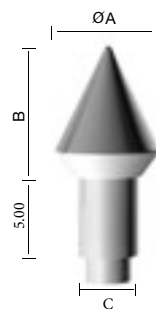

DECOLED
ACCESSORIES

DECOLED

DECORATIVE LED ACCESSORIES

- DecoLED is a range of decorative beacons designed to add a final modern and festive touch to your lamp posts and lighting poles. Thanks to decorative LEDs, you can perfect the night-time look of your roads with pointed peaks, spheres and caps, in a multitude of colors.
- When switched off, these shapes become white to blend with the ambiance of a sunny day. Don't hesitate to cheer up your roads with these decorative accessories. The electrical consumption is very minimal and illuminates beautifully with a single watt LED.
- Choose from the four shapes and four colors available or select a custom color match for your exact needs.

Dimensions (in)

	ØA	B	C
Decoled peak	2.36/3.00	23.6	2.7
Himera Decoled peak	4.29/4.68	5.11/5.90	2.7
Decoled sphere	4.13/4.53	3.54/3.74	2.7
Decoled cap	2.36/3.00	2.36/3.15	2.7

Peak 600

Himera Peak

Decoled Sphere

Decoled Cap

Highlights

- Finished look for pole.
- 4 shapes: Peak 600, Himera Peak, DecoLED Sphere, and DecoLED Cap Himera peak, Decoled sphere, and Decoled cap.
- 4 colors: white, green, red and blue, or request a custom color.
- White by day.
- Diffused light.
- Allows for an easily customized ensemble.
- Can be used for festive light displays.

Technical Characteristics

Protection index	IP 66
Shock resistance	IK 10
Materials	Diffusing white polyethylene
Electrical class	II
Maximum power	1 x LED 1 W, 220 V - 50 HZ
Mounting	For pole size of Ø2.36" or Ø3.0" (Decoled cap also available in Ø3.5") Delivered pre-cabled (cable length on request)
Standard colors	White, Green, Red and Blue