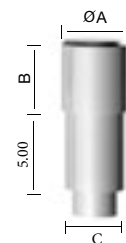

Dimensions (in)

	ØA	B	C
Decoled peak	2.36/3.00	23.6	2.7
Himera Decoled peak	4.29/4.68	5.11/5.90	2.7
Decoled sphere	4.13/4.53	3.54/3.74	2.7
Decoled cap	2.36/3.00	2.36/3.15	2.7

Peak 600

Himera Peak

Decoled Sphere

Decoled Cap

Highlights

- Finished look for pole.
- 4 shapes: Peak 600, Himera Peak, DecoLED Sphere, and DecoLED Cap Himera peak, Decoled sphere, and Decoled cap.
- 4 colors: white, green, red and blue, or request a custom color.
- White by day.
- Diffused light.
- Allows for an easily customized ensemble.
- Can be used for festive light displays.

Technical Characteristics

Protection index	IP 66
Shock resistance	IK 10
Materials	Diffusing white polyethylene
Electrical class	II
Maximum power	1 x LED 1 W, 220 V - 50 HZ
Mounting	For pole size of Ø2.36" or Ø3.0" (Decoled cap also available in Ø3.5") Delivered pre-cabled (cable length on request)
Standard colors	White, Green, Red and Blue