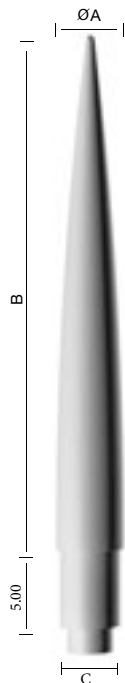

DECOLED
ACCESSORIES

DECOLED

DECORATIVE LED ACCESSORIES

- DecoLED is a range of decorative beacons designed to add a final modern and festive touch to your lamp posts and lighting poles. Thanks to decorative LEDs, you can perfect the night-time look of your roads with pointed peaks, spheres and caps, in a multitude of colors.
- When switched off, these shapes become white to blend with the ambiance of a sunny day. Don't hesitate to cheer up your roads with these decorative accessories. The electrical consumption is very minimal and illuminates beautifully with a single watt LED.
- Choose from the four shapes and four colors available or select a custom color match for your exact needs.

Dimensions (in)

	ØA	B	C
Decoled peak	2.36/3.00	23.6	2.7
Himera Decoled peak	4.29/4.68	5.11/5.90	2.7
Decoled sphere	4.13/4.53	3.54/3.74	2.7
Decoled cap	2.36/3.00	2.36/3.15	2.7

Peak 600

Himera Peak

Decoled Sphere

Decoled Cap

Highlights

- Finished look for pole.
- 4 shapes: Peak 600, Himera Peak, DecoLED Sphere, and DecoLED Cap Himera peak, Decoled sphere, and Decoled cap.
- 4 colors: white, green, red and blue, or request a custom color.
- White by day.
- Diffused light.
- Allows for an easily customized ensemble.
- Can be used for festive light displays.

Technical Characteristics

Protection index	IP 66
Shock resistance	IK 10
Materials	Diffusing white polyethylene
Electrical class	II
Maximum power	1 x LED 1 W, 220 V - 50 HZ
Mounting	For pole size of Ø2.36" or Ø3.0" (Decoled cap also available in Ø3.5") Delivered pre-cabled (cable length on request)
Standard colors	White, Green, Red and Blue