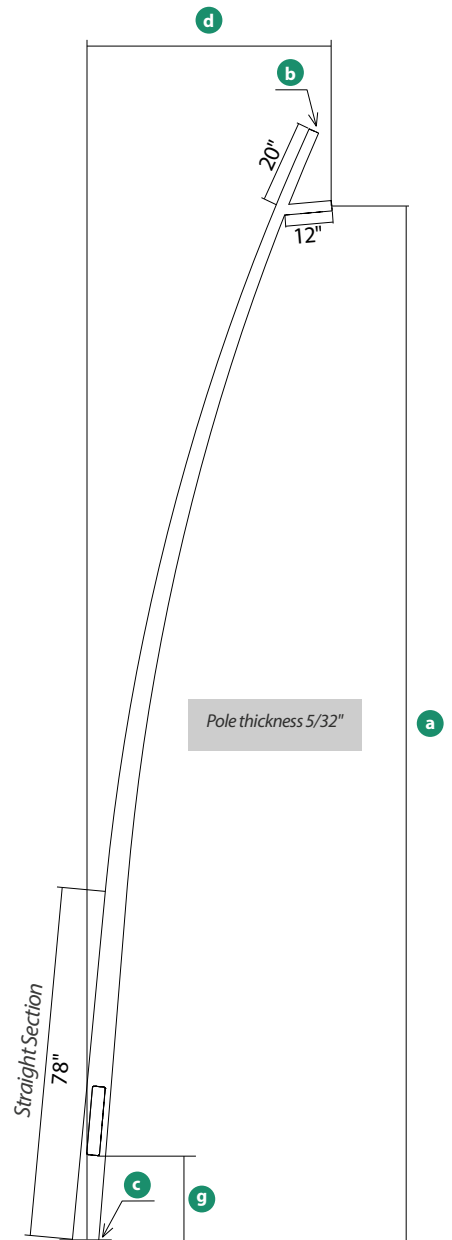

Material: Galvanized Steel

| IRO pole | 13 | 16 | 19 | 23 | 26 |
|----------|----|----|----|----|----|
|----------|----|----|----|----|----|

Dimensions (feet and inches)

| | | | | | |
|----------------------------|-------------|---------------|--------------|---------------|--------------|
| a Height | 13' | 16.4' | 19.7' | 23' | 26.25' |
| b Ø Head | 2.36" | 2.36" | 2.36" | 2.36" | 2.36" |
| c Ø Base | 4.9" | 5.4" | 6.0" | 6.6" | 7.2" |
| d Arm overhang | 37.5" | 46.8" | 56.2" | 65.6" | 75" |
| e Door height | 15.75" | 15.75" | 15.75" | 19.7" | 19.7" |
| f Door width | 3" | 3" | 3" | 3.3" | 3.3" |
| g Dist. floor/door | 19.7" | 19.7" | 19.7" | 19.7" | 19.7" |
| h Inscribed square | 2" x 2.75" | 2.75" x 2.75" | 3.4" x 2.75" | 3.75" x 3.35" | 4.4" x 3.35" |
| i Center to center | 7.9" | 7.9" | 7.9" | 11.8" | 11.8" |
| j Flange | 11" | 11" | 11" | 15.75" | 15.75" |
| k Anchors bolts | 9/16" x 12" | 9/16" x 12" | 9/16" x 12" | 3/4" x 16" | 3/4" x 16" |
| l Base block sides | 16" | 16" | 16" | 24" | 24" |
| m Base block height | 20" | 24" | 28" | 32" | 40" |

Base Configuration

Anchors bolts

Pole Base

Inscribed square

Door

Suggestions for assemblies

Margo MEGA

THYRIA 6540

ATINIA 6600

Margo MIX

LANTANA 6600

R-LIGHT 800

LANTANA 6780+6600

Sampling of Luminaires with IRO pole options

CURVED POLES RANGE

Ordering Information

| Model | Height | # of Arms | Arm 1 Height | Arm 2 Height | Color Options |
|-------|--------|-----------|--------------------------------------|--------------|----------------|
| IRO | | | | | |
| | 13 | 1 | Arm heights to customer requirements | | BLK – (Black) |
| | 16 | 2 | | | BRZ – (Bronze) |
| | 19 | | | | SLV – (Silver) |
| | 23 | | | | WHT – (White) |
| | 26 | | | | (RAL #) |