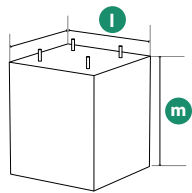

Material: Galvanized Steel

| IRO pole | 13 | 16 | 19 | 23 | 26 |
|----------|----|----|----|----|----|
|----------|----|----|----|----|----|

Dimensions (feet and inches)

| | | | | | |
|----------------------------|-------------|---------------|--------------|---------------|--------------|
| a Height | 13' | 16.4' | 19.7' | 23' | 26.25' |
| b Ø Head | 2.36" | 2.36" | 2.36" | 2.36" | 2.36" |
| c Ø Base | 4.9" | 5.4" | 6.0" | 6.6" | 7.2" |
| d Arm overhang | 37.5" | 46.8" | 56.2" | 65.6" | 75" |
| e Door height | 15.75" | 15.75" | 15.75" | 19.7" | 19.7" |
| f Door width | 3" | 3" | 3" | 3.3" | 3.3" |
| g Dist. floor/door | 19.7" | 19.7" | 19.7" | 19.7" | 19.7" |
| h Inscribed square | 2" x 2.75" | 2.75" x 2.75" | 3.4" x 2.75" | 3.75" x 3.35" | 4.4" x 3.35" |
| i Center to center | 7.9" | 7.9" | 7.9" | 11.8" | 11.8" |
| j Flange | 11" | 11" | 11" | 15.75" | 15.75" |
| k Anchors bolts | 9/16" x 12" | 9/16" x 12" | 9/16" x 12" | 3/4" x 16" | 3/4" x 16" |
| l Base block sides | 16" | 16" | 16" | 24" | 24" |
| m Base block height | 20" | 24" | 28" | 32" | 40" |

Base Configuration

Anchors bolts

Pole Base

Inscribed square

Door

Suggestions for assemblies

Margo MEGA

THYRIA 6540