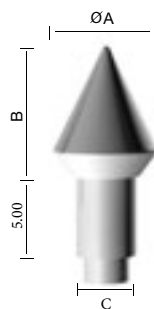

DECOLED
ACCESSORIES

DECOLED

DECORATIVE LED ACCESSORIES

- DecoLED is a range of decorative beacons designed to add a final modern and festive touch to your lamp posts and lighting poles. Thanks to decorative LEDs, you can perfect the night-time look of your roads with pointed peaks, spheres and caps, in a multitude of colors.
- When switched off, these shapes become white to blend with the ambiance of a sunny day. Don't hesitate to cheer up your roads with these decorative accessories. The electrical consumption is very minimal and illuminates beautifully with a single watt LED.
- Choose from the four shapes and four colors available or select a custom color match for your exact needs.

Dimensions (in)

	ØA	B	C
Decoled peak	2.36/3.00	23.6	2.7
Himera Decoled peak	4.29/4.68	5.11/5.90	2.7
Decoled sphere	4.13/4.53	3.54/3.74	2.7
Decoled cap	2.36/3.00	2.36/3.15	2.7

Peak 600

Himera Peak

Decoled Sphere

Decoled Cap

Highlights

- Finished look for pole.
- 4 shapes: Peak 600, Himera Peak, DecoLED Sphere, and DecoLED Cap Himera peak, Decoled sphere, and Decoled cap.
- 4 colors: white, green, red and blue, or request a custom color.
- White by day.
- Diffused light.
- Allows for an easily customized ensemble.
- Can be used for festive light displays.

Technical Characteristics

Protection index	IP 66
Shock resistance	IK 10
Materials	Diffusing white polyethylene
Electrical class	II
Maximum power	1 x LED 1 W, 220 V - 50 HZ
Mounting	For pole size of Ø2.36" or Ø3.0" (Decoled cap also available in Ø3.5") Delivered pre-cabled (cable length on request)
Standard colors	White, Green, Red and Blue