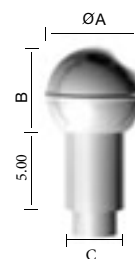

Dimensions (in)

	ØA	B	C
Decoled peak	2.36/3.00	23.6	2.7
Himera Decoled peak	4.29/4.68	5.11/5.90	2.7
Decoled sphere	4.13/4.53	3.54/3.74	2.7
Decoled cap	2.36/3.00	2.36/3.15	2.7

Peak 600

Himera Peak

Decoled Sphere

Decoled Cap

Highlights

- Finished look for pole.
- 4 shapes: Peak 600, Himera Peak, DecoLED Sphere, and DecoLED Cap Himera peak, Decoled sphere, and Decoled cap.
- 4 colors: white, green, red and blue, or request a custom color.
- White by day.
- Diffused light.
- Allows for an easily customized ensemble.
- Can be used for festive light displays.

Technical Characteristics

Protection index	IP 66
Shock resistance	IK 10
Materials	Diffusing white polyethylene
Electrical class	II
Maximum power	1 x LED 1 W, 220 V - 50 HZ
Mounting	For pole size of Ø2.36" or Ø3.0" (Decoled cap also available in Ø3.5") Delivered pre-cabled (cable length on request)
Standard colors	White, Green, Red and Blue