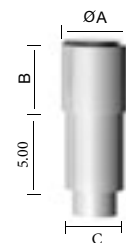

Dimensions (in)

	ØA	B	C
Decoled peak	2.36/3.00	23.6	2.7
Himera Decoled peak	4.29/4.68	5.11/5.90	2.7
Decoled sphere	4.13/4.53	3.54/3.74	2.7
Decoled cap	2.36/3.00	2.36/3.15	2.7

Peak 600

Himera Peak

Decoled Sphere

Decoled Cap

Highlights

- Finished look for pole.
- 4 shapes: Peak 600, Himera Peak, DecoLED Sphere, and DecoLED Cap Himera peak, Decoled sphere, and Decoled cap.
- 4 colors: white, green, red and blue, or request a custom color.
- White by day.
- Diffused light.
- Allows for an easily customized ensemble.
- Can be used for festive light displays.

Technical Characteristics

Protection index	IP 66
Shock resistance	IK 10
Materials	Diffusing white polyethylene
Electrical class	II
Maximum power	1 x LED 1 W, 220 V - 50 HZ
Mounting	For pole size of Ø2.36" or Ø3.0" (Decoled cap also available in Ø3.5") Delivered pre-cabled (cable length on request)
Standard colors	White, Green, Red and Blue