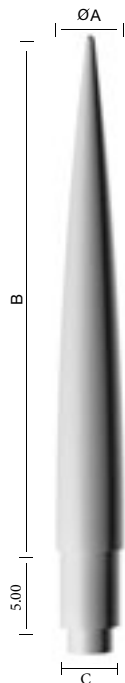

DECOLED
ACCESSORIES

DECOLED

DECORATIVE LED ACCESSORIES

- DecoLED is a range of decorative beacons designed to add a final modern and festive touch to your lamp posts and lighting poles. Thanks to decorative LEDs, you can perfect the night-time look of your roads with pointed peaks, spheres and caps, in a multitude of colors.
- When switched off, these shapes become white to blend with the ambiance of a sunny day. Don't hesitate to cheer up your roads with these decorative accessories. The electrical consumption is very minimal and illuminates beautifully with a single watt LED.
- Choose from the four shapes and four colors available or select a custom color match for your exact needs.

Dimensions (in)

	ØA	B	C
Decoled peak	2.36/3.00	23.6	2.7
Himera Decoled peak	4.29/4.68	5.11/5.90	2.7
Decoled sphere	4.13/4.53	3.54/3.74	2.7
Decoled cap	2.36/3.00	2.36/3.15	2.7

Peak 600

Himera Peak

Decoled Sphere

Decoled Cap

Highlights

- Finished look for pole.
- 4 shapes: Peak 600, Himera Peak, DecoLED Sphere, and DecoLED Cap Himera peak, Decoled sphere, and Decoled cap.
- 4 colors: white, green, red and blue, or request a custom color.
- White by day.
- Diffused light.
- Allows for an easily customized ensemble.
- Can be used for festive light displays.

Technical Characteristics

Protection index	IP 66
Shock resistance	IK 10
Materials	Diffusing white polyethylene
Electrical class	II
Maximum power	1 x LED 1 W, 220 V - 50 HZ
Mounting	For pole size of Ø2.36" or Ø3.0" (Decoled cap also available in Ø3.5") Delivered pre-cabled (cable length on request)
Standard colors	White, Green, Red and Blue