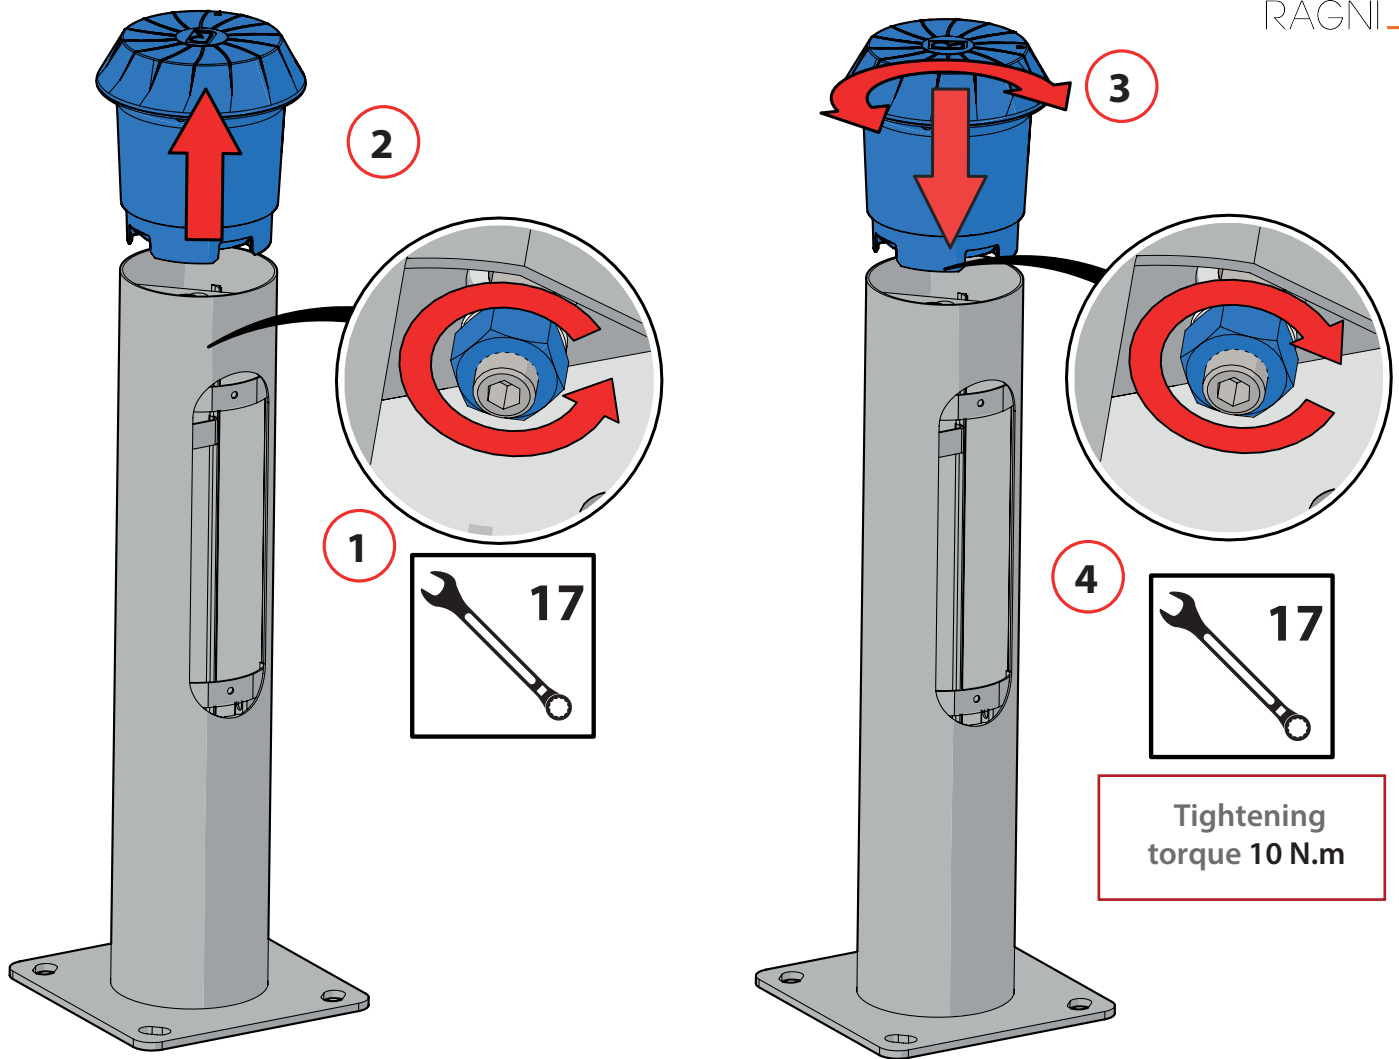

Cika

4 anchor bolts M14/Ø16x300

1

2

Changing lighting direction

Cleaning