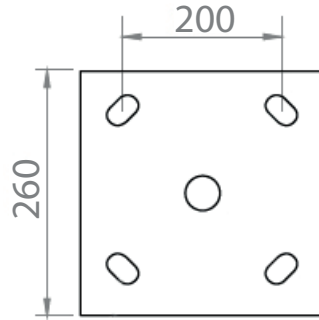

Cika

4 anchor bolts M14/Ø16x300

1

2

Changing lighting direction

Cleaning