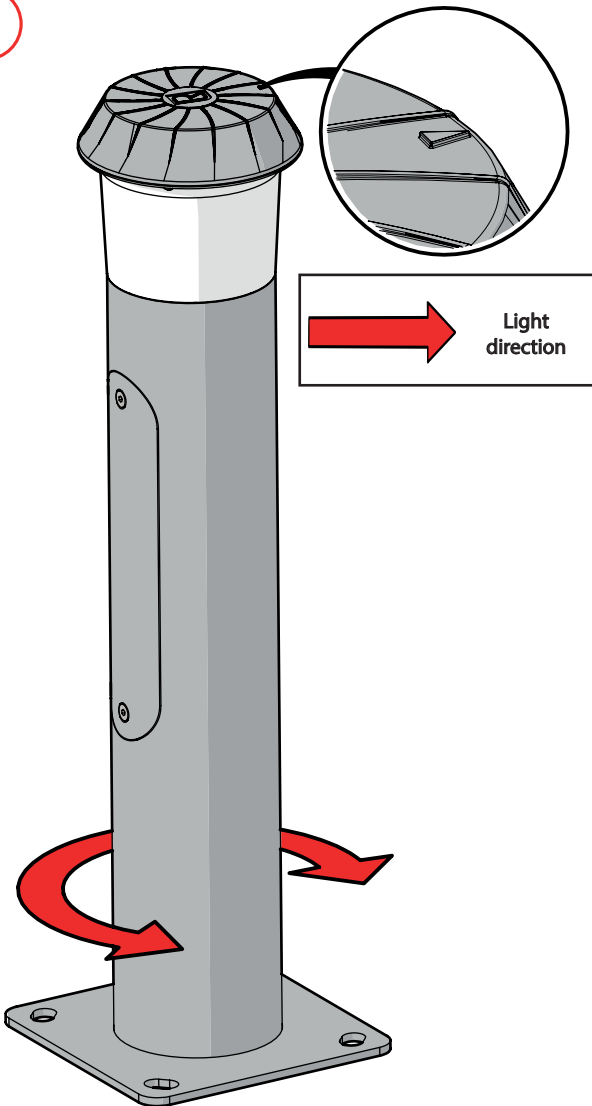

Cika

4 anchor bolts M14/Ø16x300

1

2

Changing lighting direction

Cleaning