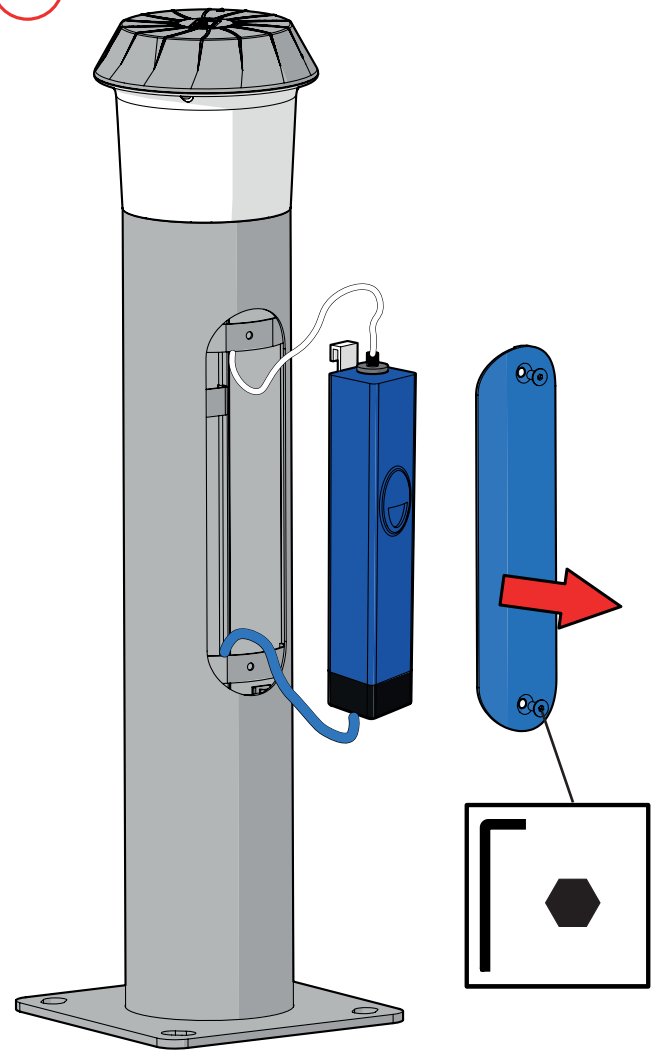

Cika

4 anchor bolts M14/Ø16x300

1

2

Changing lighting direction

Cleaning