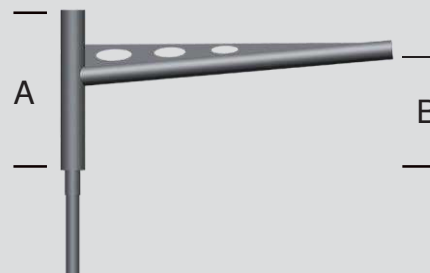

ZORELA

Consoles décoratives mécano-soudées

3D RENDER

DIMENSIONS

RENDER

STANDARD

- Decorative arm in galvanized steel.
- Standard Black RAL 9005
- 5° tilt above lateral.
- Available in 1 or 2 fixture configurations.
- Luminaire attachment options:
 - Lateral (Ø60)
 - Suspended (PG34 female).
- Attaches to the top of the pole (Ø60, Ø75, or Ø89).
- Decorative accessories available
- Surface treatment: thermo-lacquer at 220° (Available in RAL colors).

Model	A (cm)	B (cm)
ZORELA 75	50	35
ZORELA 100	50	40
ZORELA 150	50	40