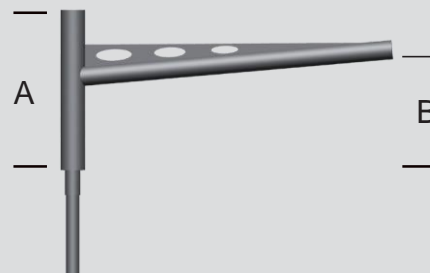

ZORELA

Consoles décoratives mécano-soudées

3D RENDER

DIMENSIONS

RENDER

STANDARD

- Decorative arm in galvanized steel.
- Standard Black RAL 9005
- 5° tilt above lateral.
- Available in 1 or 2 fixture configurations.
- Luminaire attachment options:
 - Lateral (Ø60)
 - Suspended (PG34 female).
- Attaches to the top of the pole (Ø60, Ø75, or Ø89).
- Decorative accessories available
- Surface treatment: thermo-lacquer at 220° (Available in RAL colors).

Model	A (cm)	B (cm)
ZORELA 75	50	35
ZORELA 100	50	40
ZORELA 150	50	40