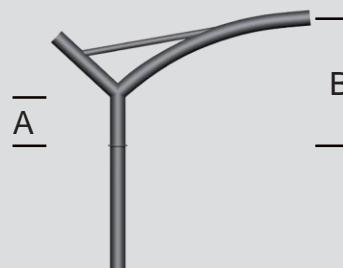

## Welded decorative arm

### DIMENSIONS

### STANDARD

- Decorative arm in galvanized steel.
- Standard Black RAL 9005
- 5° tilt above lateral.
- Available in 1 or 2 fixture configurations.
- Luminaire attachment options:
  - Lateral (Ø60)
  - Suspended (PG34 female).
- Attaches to the top of the pole (Ø60 or Ø75).
- Surface treatment: thermo-lacquer at 220° (Available in RAL colors).