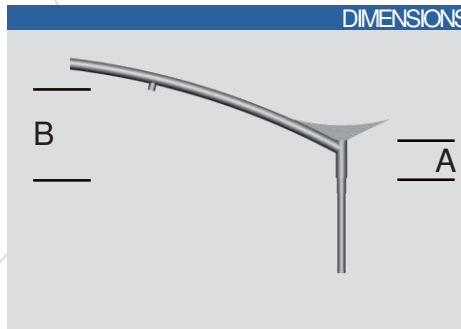

Welded decorative arms

VOLTIC

STANDARD

- Decorative arm in galvanized steel.
- Standard Black RAL 9005
- 5° tilt above lateral.
- Available in 1 or 2 light configurations.
- Luminaire attachment options:
 - Lateral (Ø60)
 - Suspended (PG34 female).
- Attaches to the top of the pole (Ø60, Ø75 ou Ø89).
- Surface treatment: thermo-lacquer at 220° (Available in RAL colors).

DIMENSIONS

RENDER

3D RENDER

Model	A (cm)	B (cm)
VOLTIC 75	20	35
VOLTIC 100	20	45
VOLTIC 150	20	60