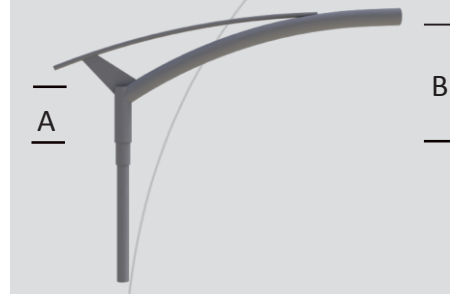

TOMINIA

Welded decorative arms

3D RENDER

DIMENSIONS

RENDER

STANDARD

- Decorative arm in galvanized steel.
- Standard BLACK RAL 9005
- 2° Tilt
- Available in 1 or 2 light configurations
- Luminaire attachment options:
 - Suspended (1" Gaz female)
 - Lateral (Ø60)
- Attaches to the top of the pole (Ø60, Ø75, ou Ø89).
- Surface treatment: thermo-lacquer at 220° (Available in RAL colors).

Model	A (cm)	B (cm)
TOMINIA 70	20	30
TOMINIA 100	20	35
TOMINIA150	20	45