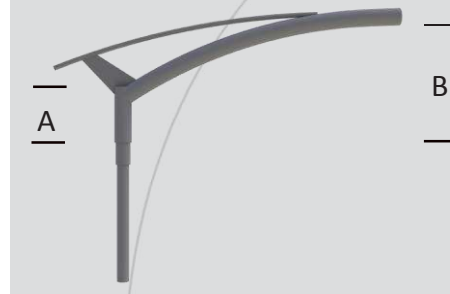

## Welded decorative arms

### DIMENSIONS

### STANDARD

- Decorative arm in galvanized steel.
- Standard BLACK RAL 9005
- 2° Tilt
- Available in 1 or 2 light configurations
- Luminaire attachment options:
  - Suspended (1" Gaz female)
  - Lateral (Ø60)
- Attaches to the top of the pole (Ø60, Ø75, ou Ø89).
- Surface treatment: thermo-lacquer at 220° (Available in RAL colors).

Model	A (cm)	B (cm)
TOMINIA 70	20	30
TOMINIA 100	20	35
TOMINIA150	20	45