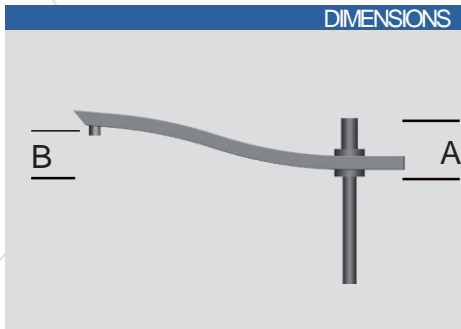

STANDARD

- Decorative arm in galvanized steel.
- Standard Black RAL 9005.
- Available in 1 or 2 light configurations.
- Luminaire attachment options:
 - Lateral (PG 34 Female)
 - Suspended (PG 34 Female)
- Attaches to the top of the pole (Ø60, Ø75 ou Ø89).
- Decorative accessories are available.
- Surface treatment: thermo-lacquer at 220° (Available in RAL colors).

DIMENSIONS

RENDER

3D RENDER

Model	A (cm)	B (cm)
TILLANDSIA 70	60	10
TILLANDSIA 100	60	20
TILLANDSIA 150	70	30