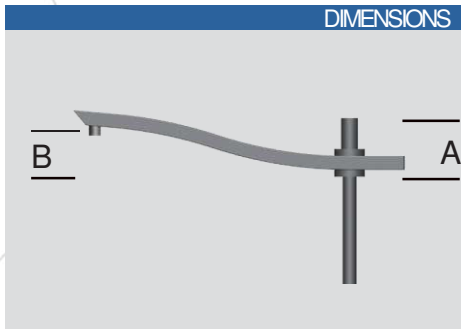

STANDARD

- Decorative arm in galvanized steel.
- Standard Black RAL 9005.
- Available in 1 or 2 light configurations.
- Luminaire attachment options:
 - Lateral (PG 34 Female)
 - Suspended (PG 34 Female)
- Attaches to the top of the pole (Ø60, Ø75 ou Ø89).
- Decorative accessories are available.
- Surface treatment: thermo-lacquer at 220° (Available in RAL colors).

DIMENSIONS

RENDER

3D RENDER

Model	A (cm)	B (cm)
TILLANDSIA 70	60	10
TILLANDSIA 100	60	20
TILLANDSIA 150	70	30