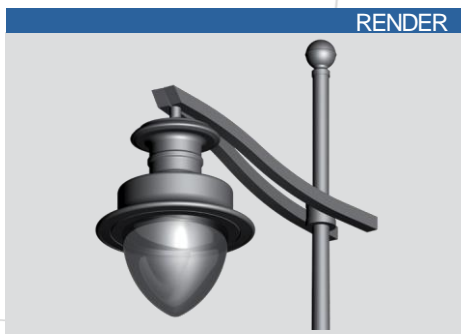

STANDARD

- Decorative arm in galvanized steel.
- Standard Black RAL 9005.
- Available in 1 or 2 light configurations.
- Luminaire attachment options:
 - Lateral (PG 34 Female)
 - Suspended (PG 34 Female)
- Attaches to the top of the pole (Ø60, Ø75 ou Ø89).
- Decorative accessories are available.
- Surface treatment: thermo-lacquer at 220° (Available in RAL colors).

DIMENSIONS

RENDER

3D RENDER

Model	A (cm)	B (cm)
TILLANDSIA 70	60	10
TILLANDSIA 100	60	20
TILLANDSIA 150	70	30