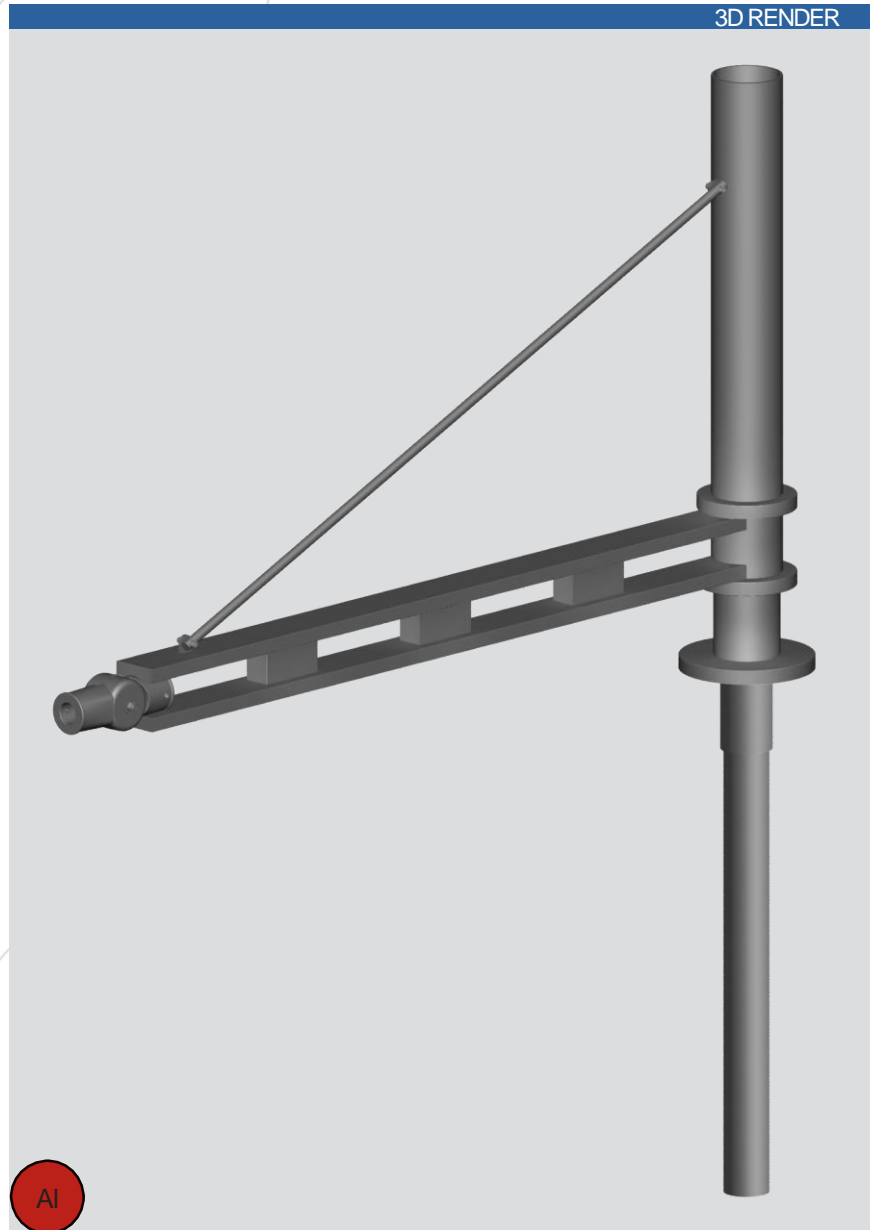

STANDARD

- Decorative aluminum arm for the Lorezo pole.
- Standard Black RAL 9005.
- Available in 1 or 2 fixture configurations.
- Luminaire attachment options:
 - Lateral (Ø60 or PG 34 knuckle)
 - Suspended (PG 34 knuckle).
- Attaches to the top of the pole (Ø60, Ø75 ou Ø89).
- Decorative Accessories available.
- Surface treatment: thermo-lacquer at 220° (Available in RAL colors).

DIMENSIONS

RENDER

3D RENDER

Model	A (cm)	B (cm)
THERA 75	50	10
THERA 100	50	10
THERA 150	60	10