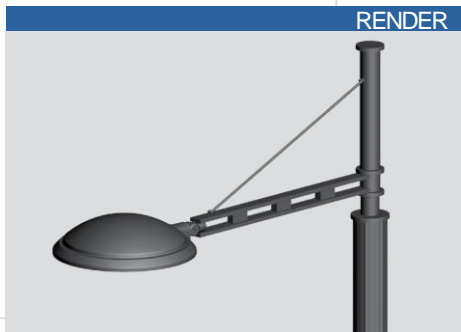

STANDARD

- Decorative aluminum arm for the Lorezo pole.
- Standard Black RAL 9005.
- Available in 1 or 2 fixture configurations.
- Luminaire attachment options:
 - Lateral (Ø60 or PG 34 knuckle)
 - Suspended (PG 34 knuckle).
- Attaches to the top of the pole (Ø60, Ø75 ou Ø89).
- Decorative Accessories available.
- Surface treatment: thermo-lacquer at 220° (Available in RAL colors).

DIMENSIONS

RENDER

3D RENDER

Model	A (cm)	B (cm)
THERA 75	50	10
THERA 100	50	10
THERA 150	60	10