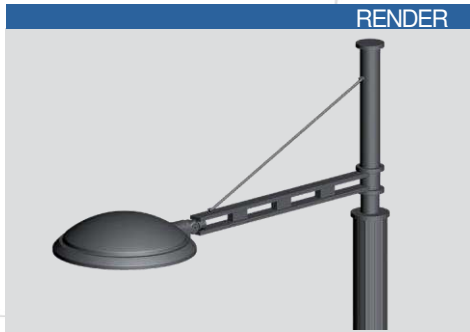

STANDARD

- Decorative aluminum arm for the Lorezo pole.
- Standard Black RAL 9005.
- Available in 1 or 2 fixture configurations.
- Luminaire attachment options:
  - Lateral (Ø60 or PG 34 knuckle)
  - Suspended (PG 34 knuckle).
- Attaches to the top of the pole (Ø60, Ø75 ou Ø89).
- Decorative Accessories available.
- Surface treatment: thermo-lacquer at 220° (Available in RAL colors).

DIMENSIONS

RENDER

3D RENDER

Model	A (cm)	B (cm)
THERA 75	50	10
THERA 100	50	10
THERA 150	60	10