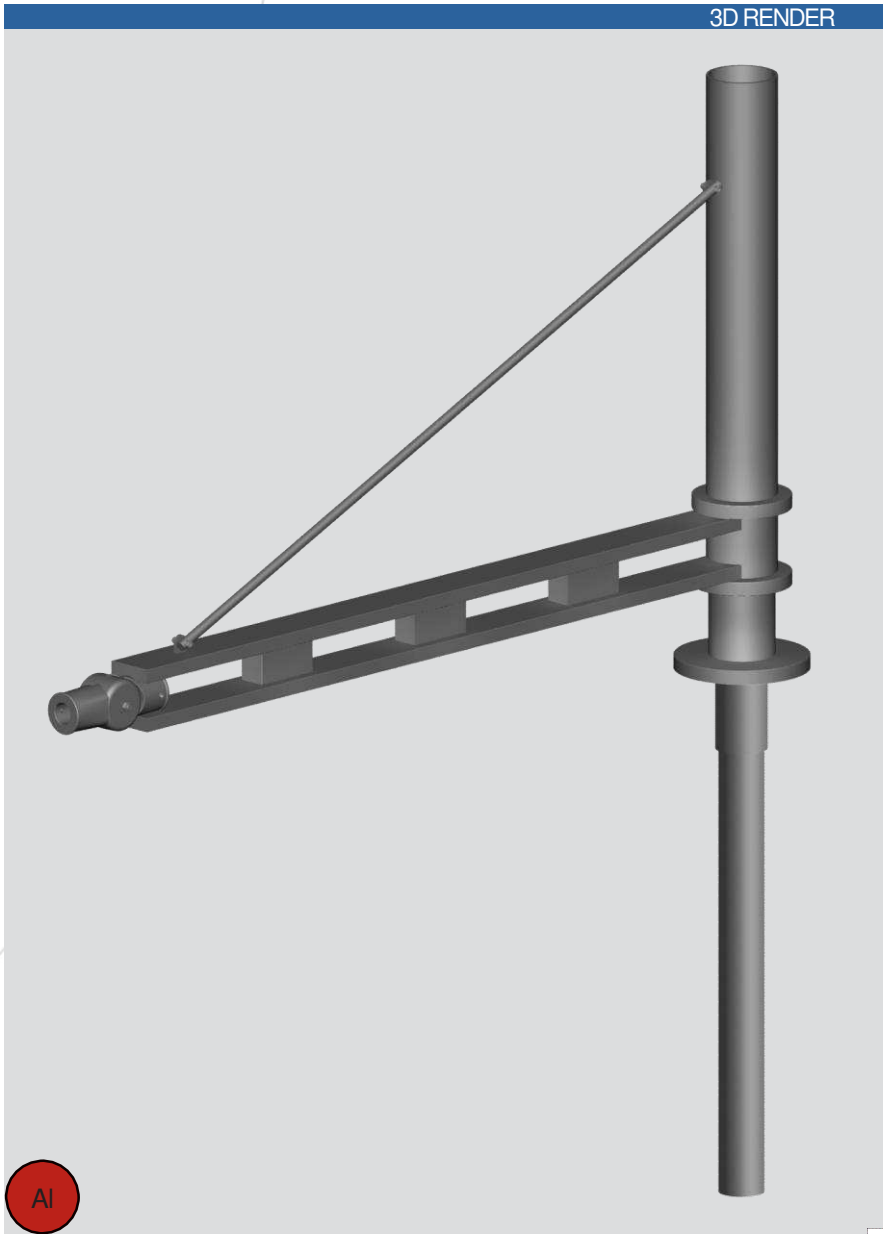

### STANDARD

- Decorative aluminum arm for the Lorezo pole.
- Standard Black RAL 9005.
- Available in 1 or 2 fixture configurations.
- Luminaire attachment options:
  - Lateral (Ø60 or PG 34 knuckle)
  - Suspended (PG 34 knuckle).
- Attaches to the top of the pole (Ø60, Ø75 ou Ø89).
- Decorative Accessories available.
- Surface treatment: thermo-lacquer at 220° (Available in RAL colors).

### DIMENSIONS

### 3D RENDER

Model	A (cm)	B (cm)
THERA 75	50	10
THERA 100	50	10
THERA 150	60	10