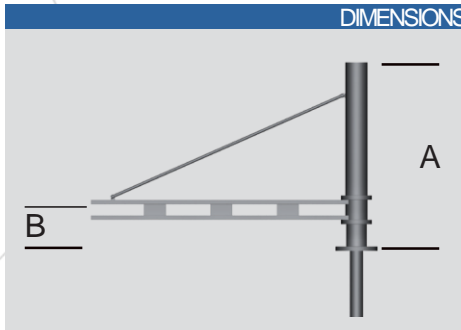

STANDARD

- Decorative aluminum arm for the Lorezo pole.
- Standard Black RAL 9005.
- Available in 1 or 2 fixture configurations.
- Luminaire attachment options:
 - Lateral (Ø60 or PG 34 knuckle)
 - Suspended (PG 34 knuckle).
- Attaches to the top of the pole (Ø60, Ø75 ou Ø89).
- Decorative Accessories available.
- Surface treatment: thermo-lacquer at 220° (Available in RAL colors).

DIMENSIONS

RENDER

3D RENDER

Model	A (cm)	B (cm)
THERA 75	50	10
THERA 100	50	10
THERA 150	60	10