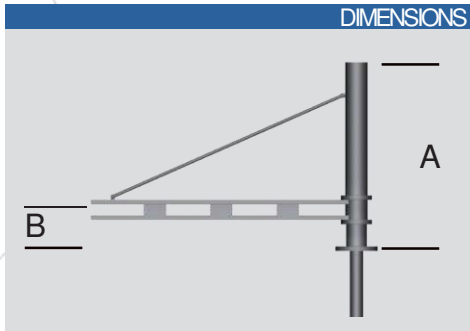

### STANDARD

- Decorative aluminum arm for the Lorezo pole.
- Standard Black RAL 9005.
- Available in 1 or 2 fixture configurations.
- Luminaire attachment options:
  - Lateral (Ø60 or PG 34 knuckle)
  - Suspended (PG 34 knuckle).
- Attaches to the top of the pole (Ø60, Ø75 ou Ø89).
- Decorative Accessories available.
- Surface treatment: thermo-lacquer at 220° (Available in RAL colors).

### DIMENSIONS

### 3D RENDER

Model	A (cm)	B (cm)
THERA 75	50	10
THERA 100	50	10
THERA 150	60	10