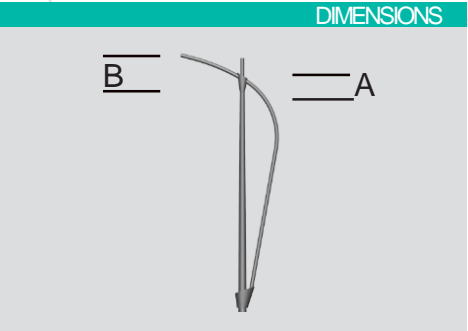

### STANDARD

- Casted aluminium decorative arm
- RAL Colors on Choice.
- 1 or 2 light configurations
- Luminaire attachment options:
  - Lateral: Ø60 mm
  - Top of Pole Attachment: Ø75 mm.
- Surface treatment: thermo-lacquer at 220° (Available in RAL Colors).

### DIMENSIONS

### RENDER

Modèle	A (cm)	B (cm)
SURF	30	55