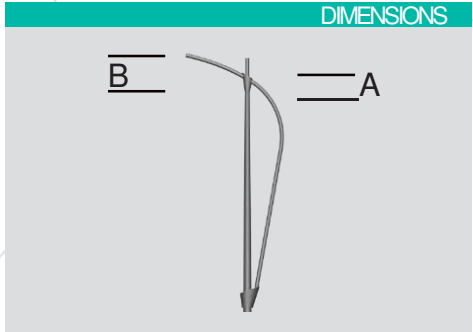

STANDARD

- Casted aluminium decorative arm
- RAL Colors on Choice.
- 1 or 2 light configurations
- Luminaire attachment options:
 - Lateral: Ø60 mm
- Top of Pole Attachment: Ø75 mm.
- Surface treatment: thermo-lacquer at 220° (Available in RAL Colors).

Modèle	A (cm)	B (cm)
SURF	30	55