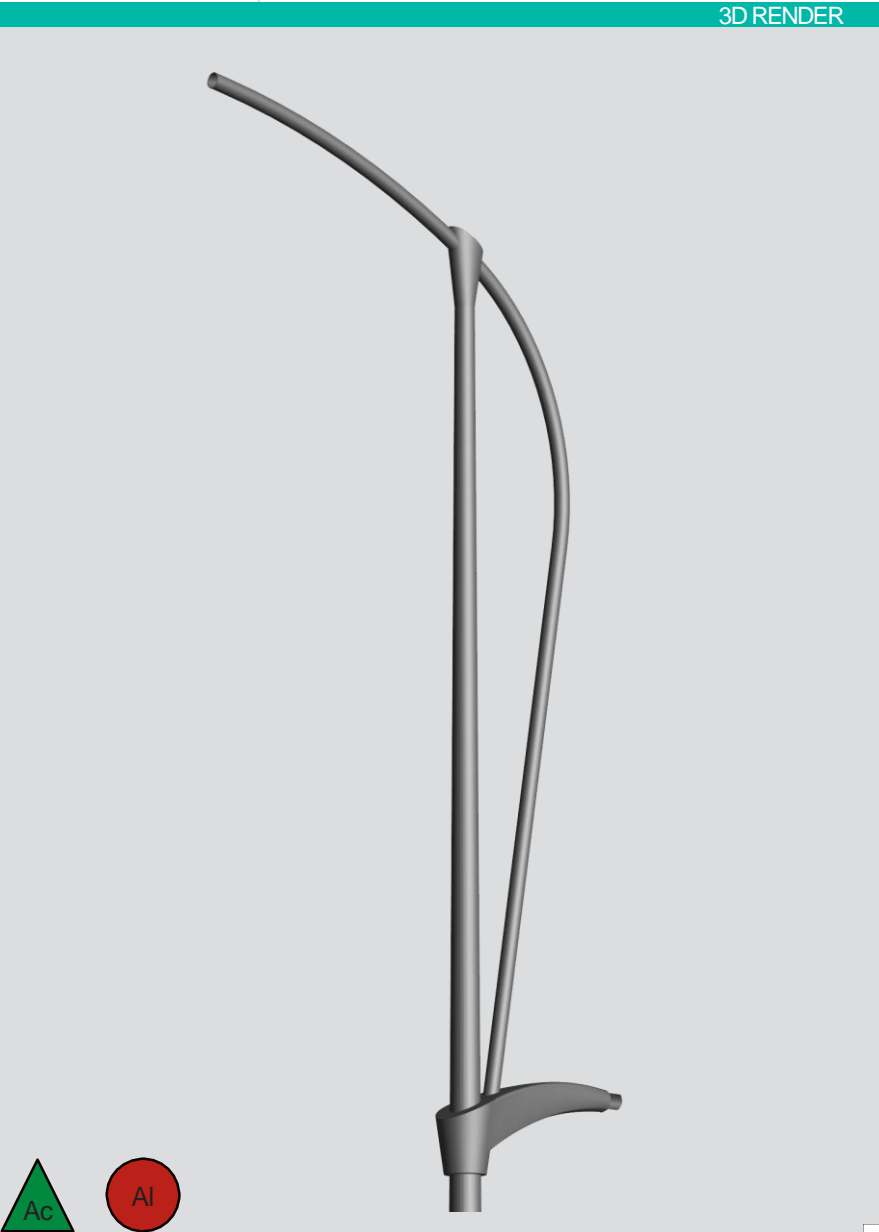

# Casted Decorative Arms

### STANDARD

- Casted aluminium decorative arm
- RAL Colors on Choice.
- 1 or 2 light configurations
- Luminaire attachment options:
  - Lateral: Ø60 mm
  - Top of Pole Attachment: Ø75 mm.
- Surface treatment: thermo-lacquer at 220° (Available in RAL Colors).

### DIMENSIONS

### RENDER

Modèle	A (cm)	B (cm)
SURF	30	55