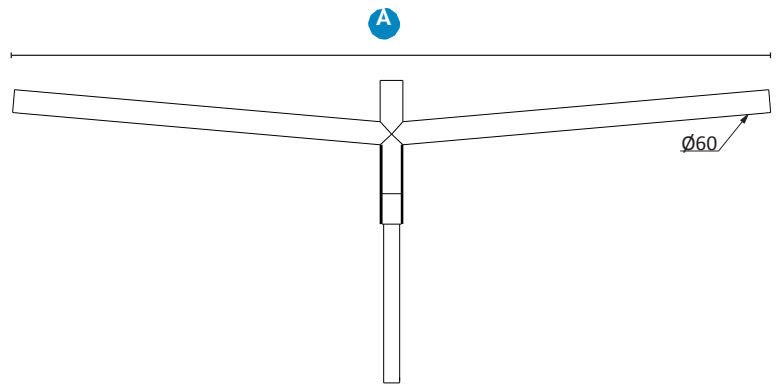

## Description

- Type : Welded decorative arm
- Matériau : Galvanized steel S235
- Luminaire Attachment Options: lateral, suspended
- Mounts to poles  $\varnothing 60$  and 76 (other diameters on demand)
- Tilt :  $5^\circ$
- 1 and 2 light configurations
- Decorative accessories available
- RAL standard : Black RAL 9005

## Dimensions (mm)

1 Light Version	A
STERIA 50	500
STERIA 100	1000
STERIA 150	1500

2 Light Version	A
STERIA 50	1000
STERIA 100	2000
STERIA 150	3000