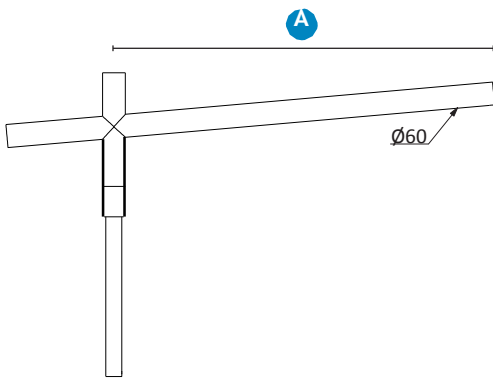

## Description

- Type : Welded decorative arm
- Matériau : Galvanized steel S235
- Luminaire Attachment Options: lateral, suspended
- Mounts to poles  $\varnothing 60$  and 76 (other diameters on demand)
- Tilt :  $5^\circ$
- 1 and 2 light configurations
- Decorative accessories available
- RAL standard : Black RAL 9005

## Dimensions (mm)

1 Light Version	A
STERIA 50	500
STERIA 100	1000
STERIA 150	1500

2 Light Version	A
STERIA 50	1000
STERIA 100	2000
STERIA 150	3000