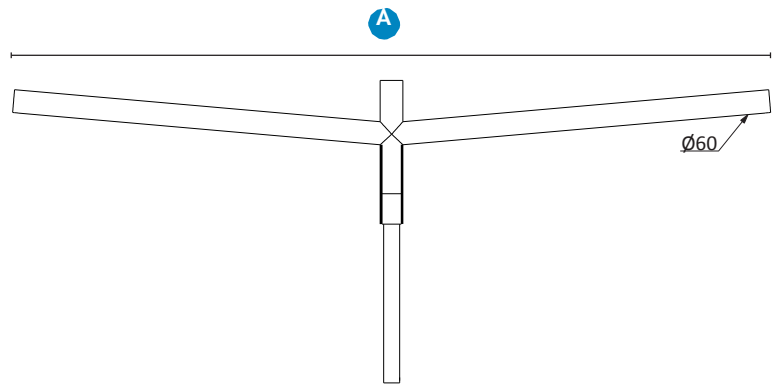

STERIA

Description

- Type : Welded decorative arm
- Matériau : Galvanized steel S235
- Luminaire Attachment Options: lateral, suspended
- Mounts to poles $\varnothing 60$ and 76 (other diameters on demand)
- Tilt : 5°
- 1 and 2 light configurations
- Decorative accessories available
- RAL standard : Black RAL 9005

Dimensions (mm)

1 Light Version	A
STERIA 50	500
STERIA 100	1000
STERIA 150	1500

2 Light Version	A
STERIA 50	1000
STERIA 100	2000
STERIA 150	3000