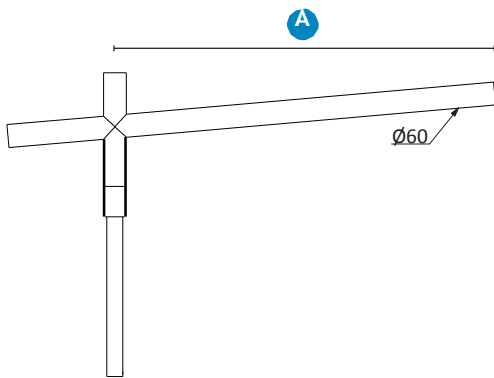

STERIA

Description

- Type : Welded decorative arm
- Matériau : Galvanized steel S235
- Luminaire Attachment Options: lateral, suspended
- Mounts to poles $\varnothing 60$ and 76 (other diameters on demand)
- Tilt : 5°
- 1 and 2 light configurations
- Decorative accessories available
- RAL standard : Black RAL 9005

Dimensions (mm)

1 Light Version	A
STERIA 50	500
STERIA 100	1000
STERIA 150	1500

2 Light Version	A
STERIA 50	1000
STERIA 100	2000
STERIA 150	3000