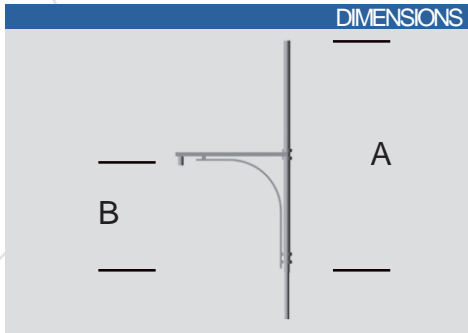

- STANDARD**
- Decorative arm in galvanized steel.
  - Standard Black RAL 9005
  - Available in 1 or 2 fixture configurations.
  - Luminaire attachment: Suspended (PG34 female).
  - Attaches to the top of the pole (Ø60, Ø75, or Ø89).
  - Decorative accessories available
  - Surface treatment: thermo-lacquer at 220° (Available in RAL colors).

Model	A (cm)	B (cm)
ST CYRILLE 80	200	90
ST CYRILLE 100	200	90
ST CYRILLE 150	200	90