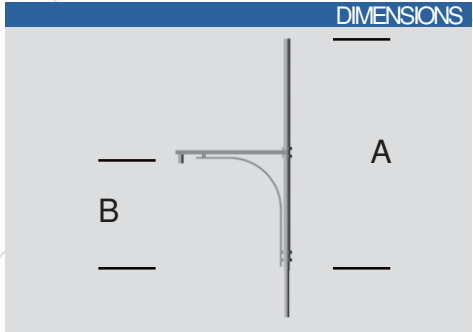

- STANDARD**
- Decorative arm in galvanized steel.
  - Standard Black RAL 9005
  - Available in 1 or 2 fixture configurations.
  - Luminaire attachment: Suspended (PG34 female).
  - Attaches to the top of the pole (Ø60, Ø75, or Ø89).
  - Decorative accessories available
  - Surface treatment: thermo-lacquer at 220° (Available in RAL colors).

Model	A (cm)	B (cm)
ST CYRILLE 80	200	90
ST CYRILLE 100	200	90
ST CYRILLE 150	200	90