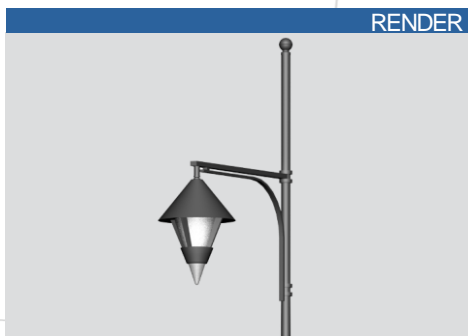

- STANDARD**
- Decorative arm in galvanized steel.
  - Standard Black RAL 9005
  - Available in 1 or 2 fixture configurations.
  - Luminaire attachment: Suspended (PG34 female).
  - Attaches to the top of the pole (Ø60, Ø75, or Ø89).
  - Decorative accessories available
  - Surface treatment: thermo-lacquer at 220° (Available in RAL colors).

Model	A (cm)	B (cm)
ST CYRILLE 80	200	90
ST CYRILLE 100	200	90
ST CYRILLE 150	200	90