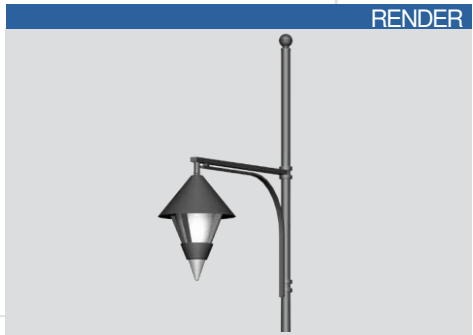

- STANDARD**
- Decorative arm in galvanized steel.
  - Standard Black RAL 9005
  - Available in 1 or 2 fixture configurations.
  - Luminaire attachment: Suspended (PG34 female).
  - Attaches to the top of the pole (Ø60, Ø75, or Ø89).
  - Decorative accessories available
  - Surface treatment: thermo-lacquer at 220° (Available in RAL colors).

Model	A (cm)	B (cm)
ST CYRILLE 80	200	90
ST CYRILLE 100	200	90
ST CYRILLE 150	200	90