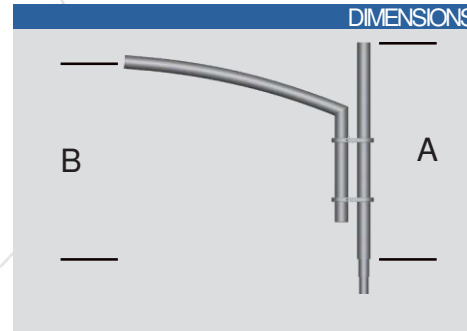

Welded decorative arms

SAINT ALIX

STANDARD

- Decorative arm in galvanized steel.
- Standard Black RAL 9005
- 5° tilt above lateral.
- Available in 1 to 4 fixture configurations.
- Luminaire attachment options:
 - Lateral (Ø60)
 - Suspended (PG34 female).
- Attaches to the top of the pole (Ø60, Ø75, or Ø89).
- Decorative accessories available
- Surface treatment: thermo-lacquer at 220° (Available in RAL colors).

DIMENSIONS

RENDER

3D RENDER

Model	A (cm)	B (cm)
SAINT ALIX 50	100	75
SAINT ALIX 75	100	80
SAINT ALIX 100	100	90
SAINT ALIX 150	100	115