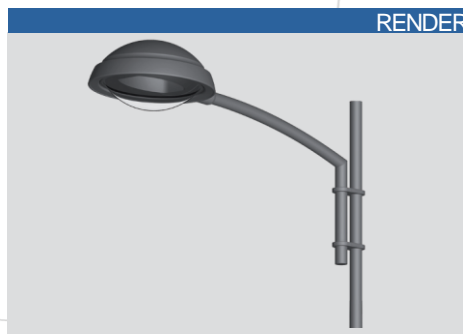

Welded decorative arms

SAINT ALIX

STANDARD

- Decorative arm in galvanized steel.
- Standard Black RAL 9005
- 5° tilt above lateral.
- Available in 1 to 4 fixture configurations.
- Luminaire attachment options:
 - Lateral (Ø60)
 - Suspended (PG34 female).
- Attaches to the top of the pole (Ø60, Ø75, or Ø89).
- Decorative accessories available
- Surface treatment: thermo-lacquer at 220° (Available in RAL colors).

DIMENSIONS

RENDER

3D RENDER

Model	A (cm)	B (cm)
SAINT ALIX 50	100	75
SAINT ALIX 75	100	80
SAINT ALIX 100	100	90
SAINT ALIX 150	100	115