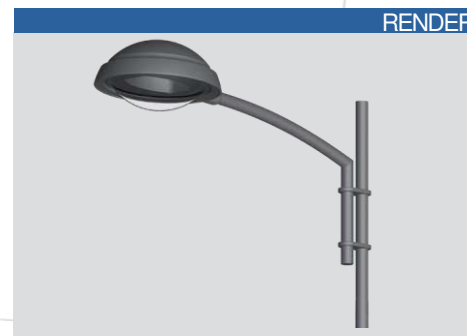

Welded decorative arms

SAINT ALIX

STANDARD

- Decorative arm in galvanized steel.
- Standard Black RAL 9005
- 5° tilt above lateral.
- Available in 1 to 4 fixture configurations.
- Luminaire attachment options:
 - Lateral (Ø60)
 - Suspended (PG34 female).
- Attaches to the top of the pole (Ø60, Ø75, or Ø89).
- Decorative accessories available
- Surface treatment: thermo-lacquer at 220° (Available in RAL colors).

DIMENSIONS

RENDER

3D RENDER

Model	A (cm)	B (cm)
SAINT ALIX 50	100	75
SAINT ALIX 75	100	80
SAINT ALIX 100	100	90
SAINT ALIX 150	100	115