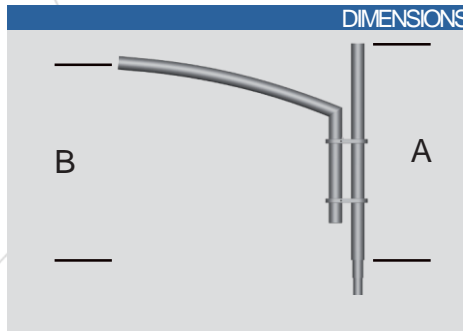

Welded decorative arms

SAINT ALIX

STANDARD

- Decorative arm in galvanized steel.
- Standard Black RAL 9005
- 5° tilt above lateral.
- Available in 1 to 4 fixture configurations.
- Luminaire attachment options:
 - Lateral (Ø60)
 - Suspended (PG34 female).
- Attaches to the top of the pole (Ø60, Ø75, or Ø89).
- Decorative accessories available
- Surface treatment: thermo-lacquer at 220° (Available in RAL colors).

DIMENSIONS

RENDER

3D RENDER

Model	A (cm)	B (cm)
SAINT ALIX 50	100	75
SAINT ALIX 75	100	80
SAINT ALIX 100	100	90
SAINT ALIX 150	100	115