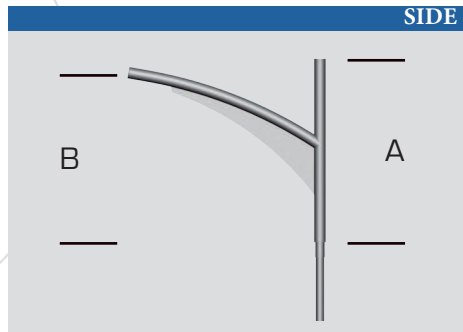

## Mechanically welded decorative arms

### STANDARD

- Decorative arm in galvanized steel.
- Standard Black RAL 9005 - inclination 10° side - PVC cap.
- Available in single, double or 3 and 4 arms.
- Fixation of the luminaire:  
lateral (connection Ø60) or suspended (connection PG34 female).
- Fixing mast top (Ø60, Ø75 or Ø89) or applied.
- Decorative accessories available as an option depending on the diameter
- Surface treatment: thermo-lacquering polyester powder at 220°  
(RAL color or structured paint of your choice).

### SIDE