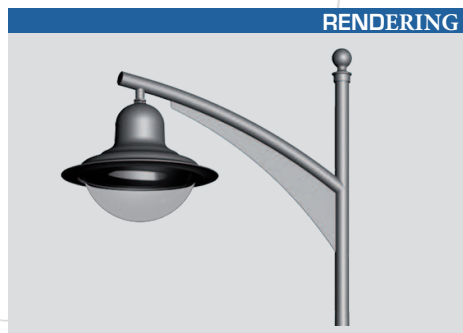

Mechanically welded decorative arms

ORIZUS

STANDARD

- Decorative arm in galvanized steel.
- Standard Black RAL 9005 - inclination 10° side - PVC cap.
- Available in single, double or 3 and 4 arms.
- Fixation of the luminaire:
  lateral (connection Ø60) or suspended (connection PG34 female).
- Fixing mast top (Ø60, Ø75 or Ø89) or applied.
- Decorative accessories available as an option depending on the diameter
- Surface treatment: thermo-lacquering polyester powder at 220°
  (RAL color or structured paint of your choice).

SIDE

RENDERING

3D RENDERING

Model	A [cm]	B [cm]
ORIZUS 75	75	65
ORIZUS 100	100	90
ORIZUS 150	100	110