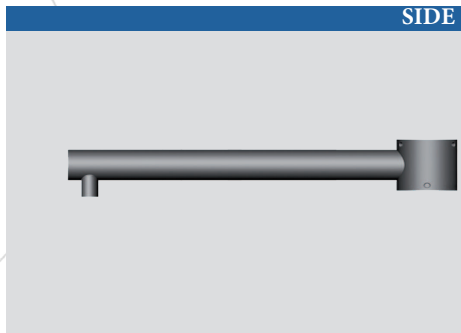

Mechanically welded decorative arms

ONDEE

STANDARD

- Decorative arm in galvanized steel.
- Standard Black RAL 9005.
- Available in 1 or 2 luminaires.
- Fixation of the luminaire: lateral (connection Ø60) or suspended (connection PG34 female).
- Fixing mast top (Ø60, Ø75 or Ø89) or to fit.
- Surface treatment: thermo-lacquer polyester powder at 220 ° (RAL color or structured paint of your choice).

SIDE