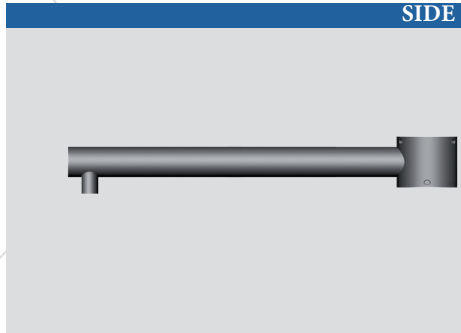

Mechanically welded decorative arms

ONDEE

STANDARD

- Decorative arm in galvanized steel.
- Standard Black RAL 9005.
- Available in 1 or 2 luminaires.
- Fixation of the luminaire: lateral (connection Ø60) or suspended (connection PG34 female).
- Fixing mast top (Ø60, Ø75 or Ø89) or to fit.
- Surface treatment: thermo-lacquer polyester powder at 220 ° (RAL color or structured paint of your choice).

SIDE