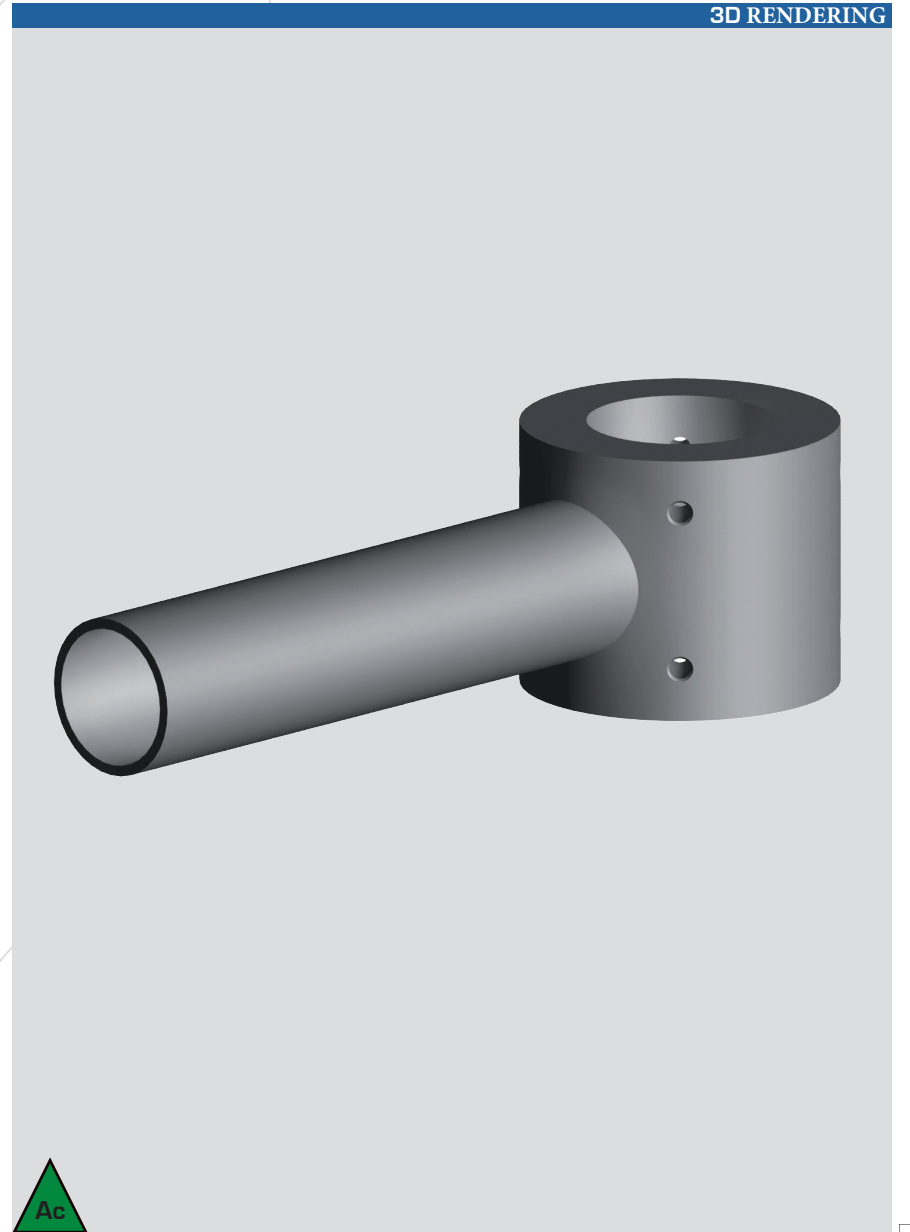

Mechanically welded decorative arms

ONDEE

STANDARD

- Decorative arm in galvanized steel.
- Standard Black RAL 9005.
- Available in 1 or 2 luminaires.
- Fixation of the luminaire: lateral (connection Ø60) or suspended (connection PG34 female).
- Fixing mast top (Ø60, Ø75 or Ø89) or to fit.
- Surface treatment: thermo-lacquer polyester powder at 220 ° (RAL color or structured paint of your choice).

SIDE

RENDERING

3D RENDERING

Model

ONDEE 60

ONDEE 100