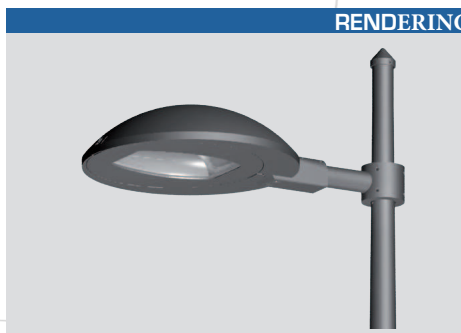

Mechanically welded decorative arms

ONDEE

STANDARD

- Decorative arm in galvanized steel.
- Standard Black RAL 9005.
- Available in 1 or 2 luminaires.
- Fixation of the luminaire: lateral (connection Ø60) or suspended (connection PG34 female).
- Fixing mast top (Ø60, Ø75 or Ø89) or to fit.
- Surface treatment: thermo-lacquer polyester powder at 220 ° (RAL color or structured paint of your choice).

SIDE

RENDERING

3D RENDERING

Model

ONDEE 60

ONDEE 100