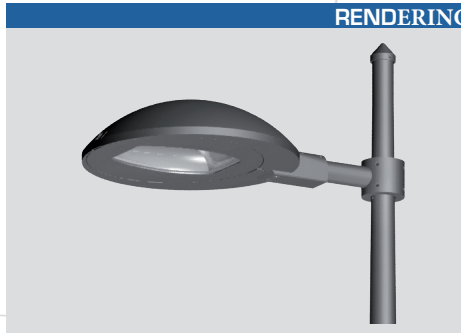

Mechanically welded decorative arms

ONDEE

STANDARD

- Decorative arm in galvanized steel.
- Standard Black RAL 9005.
- Available in 1 or 2 luminaires.
- Fixation of the luminaire: lateral (connection Ø60) or suspended (connection PG34 female).
- Fixing mast top (Ø60, Ø75 or Ø89) or to fit.
- Surface treatment: thermo-lacquer polyester powder at 220 ° (RAL color or structured paint of your choice).

SIDE

RENDERING

3D RENDERING

Model

ONDEE 60

ONDEE 100