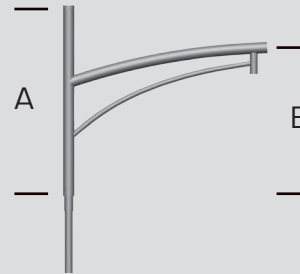

OCIRA

Mechanically welded decorative arms

3D RENDERING

SIDE

RENDERING

STANDARD

- Decorative arm in galvanized steel.
- Standard Black RAL 9005 - Decorative ball.
- Available in single or double arms, 3 and 4 detachable lights.
- Luminaire fixing: suspended (PG34 female connection).
- Fixing mast top (Ø60, Ø75 or Ø89) or applied.
- Decorative accessories available as an option depending on the diameter
- Surface treatment: thermo-lacquering polyester powder at 220 °
- (RAL color or structured paint of your choice).

Model	A [cm]	B [cm]
OCIRA 70	70	45
OCIRA 100	100	65
OCIRA 150	100	70