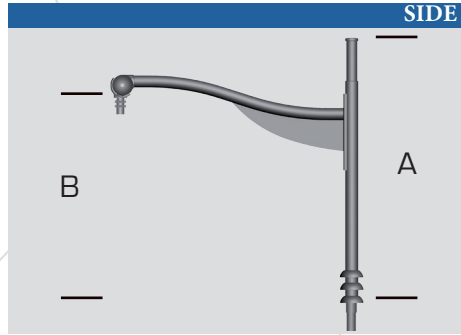

STANDARD

- Decorative arm in galvanized steel.
- Standard Black RAL 9005 - Decorative Collars.
- Available in 1, 2, 3 and 4 removable lights.
- Mounting of the luminaire: lateral (connection Ø60) or suspended (connection PG34 male).
- Fixing mast top (Ø60, Ø75, Ø89 or Ø101) or applied. Decorative accessories available as an option depending on the diameter.
- Surface treatment: thermo-lacquer polyester powder at 220 ° (RAL color or structured paint of your choice)

SIDE

RENDERING

3D RENDERING

Model	A [cm]	B [cm]
NIKAIA 50	220/320	195/295
NIKAIA 100	220/320	195/295
NIKAIA 150	220/320	195/295