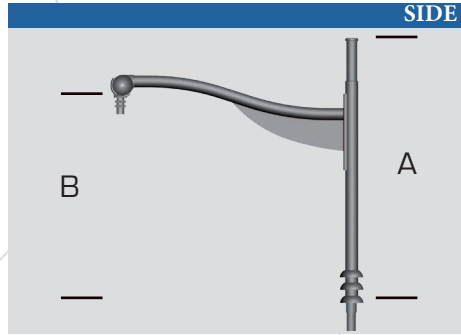

STANDARD

- Decorative arm in galvanized steel.
- Standard Black RAL 9005 - Decorative Collars.
- Available in 1, 2, 3 and 4 removable lights.
- Mounting of the luminaire: lateral (connection Ø60) or suspended (connection PG34 male).
- Fixing mast top (Ø60, Ø75, Ø89 or Ø101) or applied. Decorative accessories available as an option depending on the diameter.
- Surface treatment: thermo-lacquer polyester powder at 220 ° (RAL color or structured paint of your choice)

SIDE

RENDERING

3D RENDERING

Model	A [cm]	B [cm]
NIKAIA 50	220/320	195/295
NIKAIA 100	220/320	195/295
NIKAIA 150	220/320	195/295