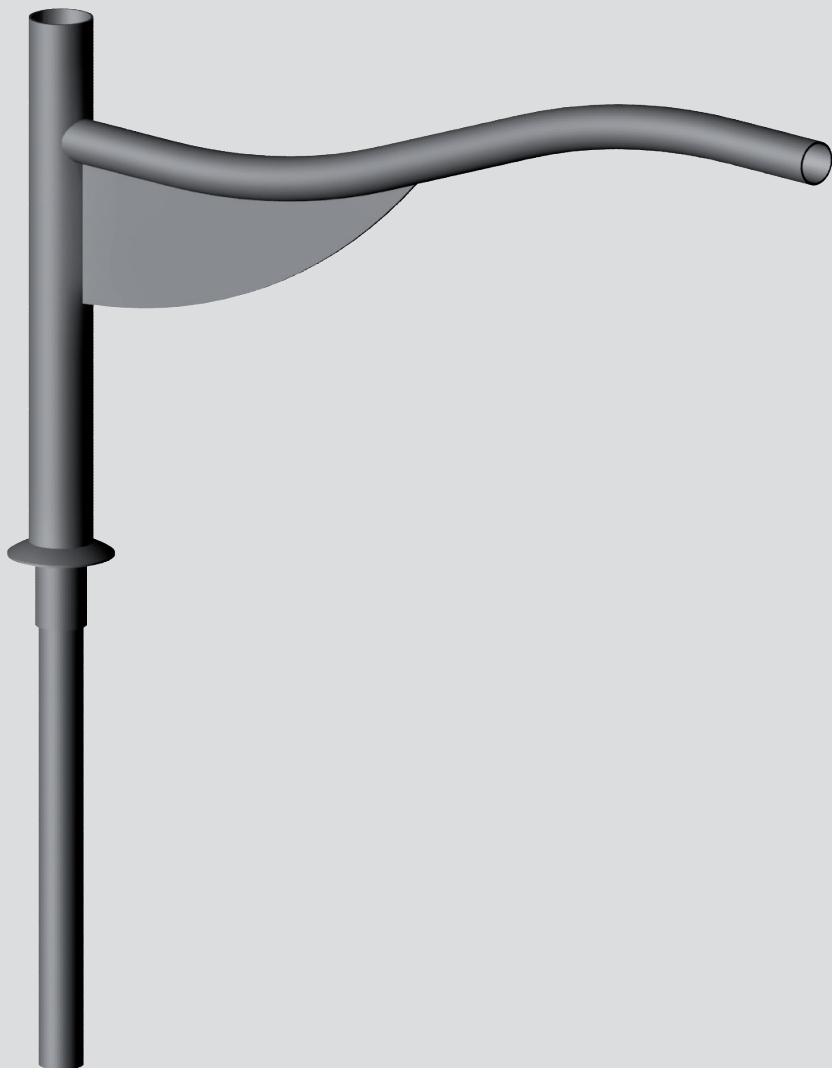

## Mechanically welded decorative Arms

### DIMENSIONS

### STANDARD

- Decorative console in galvanized steel.
- Standard Black RAL 9005 - Decorative ball.
- Available in 1 or 2 lights.
- Luminaire fixation: lateral (connection Ø42) or suspended
- Fixing mast top (Ø60, Ø75 or Ø89) or applied.
- Decorative accessories available as an option depending on the diameter.
- Surface treatment: thermo-lacquer polyester powder at 220°C (RAL color or structured paint of your choice).