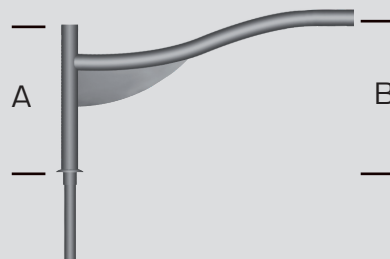

## Mechanically welded decorative Arms

### DIMENSIONS

### STANDARD

- Decorative console in galvanized steel.
- Standard Black RAL 9005 - Decorative ball.
- Available in 1 or 2 lights.
- Luminaire fixation: lateral (connection Ø42) or suspended
- Fixing mast top (Ø60, Ø75 or Ø89) or applied.
- Decorative accessories available as an option depending on the diameter.
- Surface treatment: thermo-lacquer polyester powder at 220°C (RAL color or structured paint of your choice).