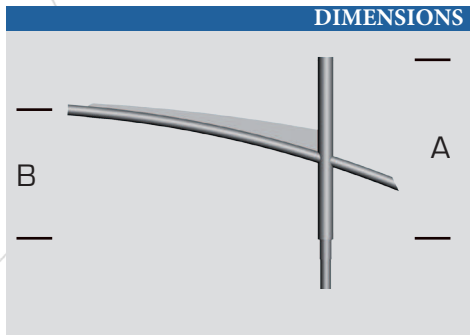

STANDARD

- Decorative console in galvanized steel.
- Standard Black RAL 9005 - inclination 5 ° lateral - Decorative ball.
- Available in 1 or 2 lights.
- Fixation of the luminaire: lateral (connection Ø60) or suspended (connection PG34 female).
- Fixing mast top (Ø60, Ø75 or Ø89) or applied.
- Decorative accessories available as an option depending on the diameter
- Surface treatment: thermo-lacquering polyester powder at 220°C
- RAL color or structured paint of your choice

DIMENSIONS

RENDERING

3D RENDERING

| MODELS | A [cm] | B [cm] |
|------------|--------|--------|
| NEPTIS 70 | 50 | 35 |
| NEPTIS 100 | 70 | 50 |
| NEPTIS 140 | 100 | 70 |