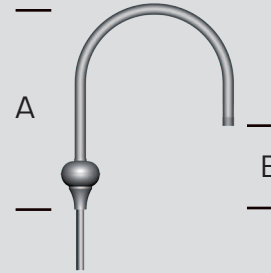

MORHANGE

Mechanically welded decorative Arms

3D RENDERING

DIMENSIONS

STANDARD

- Decorative console in galvanized steel.
- Standard Black RAL 9005 - Decorative rings in repoussé aluminum.
- Available in 1 or 2 lights.
- Luminaire fixing: suspended (PG34 female connection).
- Fixing mast top (Ø60 or Ø75) or applied.
- Surface treatment: thermo-lacquering polyester powder at 220°C
- RAL Color or structured paint on your choice

RENDERING

MODEL	A [cm]	B [cm]
MORHANGE 70	120	80
MORHANGE 100	120	80
MORHANGE 150	120	80