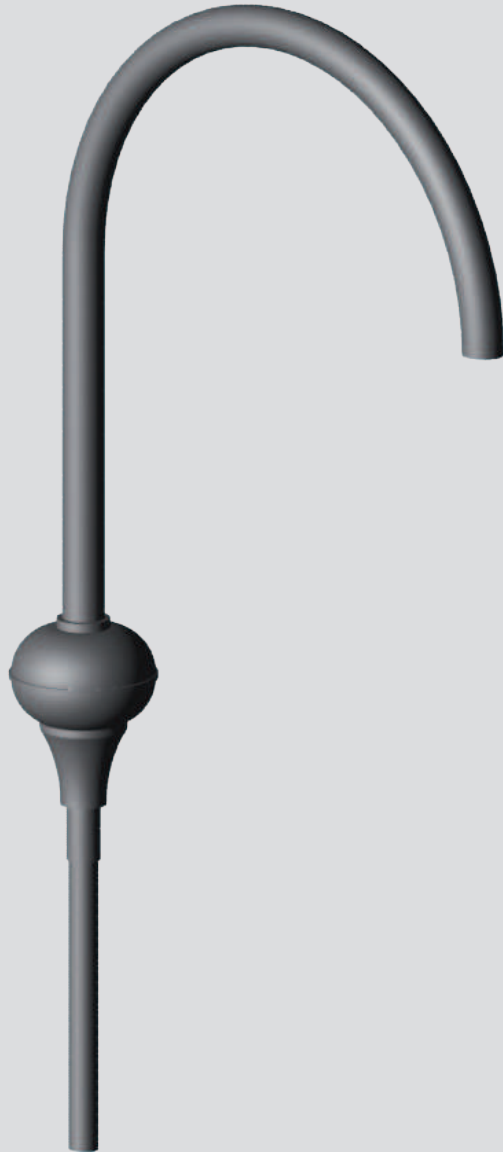

MORHANGE

Mechanically welded decorative Arms

3D RENDERING

DIMENSIONS

STANDARD

- Decorative console in galvanized steel.
- Standard Black RAL 9005 - Decorative rings in repoussé aluminum.
- Available in 1 or 2 lights.
- Luminaire fixing: suspended (PG34 female connection).
- Fixing mast top (Ø60 or Ø75) or applied.
- Surface treatment: thermo-lacquering polyester powder at 220°C
- RAL Color or structured paint on your choice

RENDERING

MODEL	A [cm]	B [cm]
MORHANGE 70	120	80
MORHANGE 100	120	80
MORHANGE 150	120	80