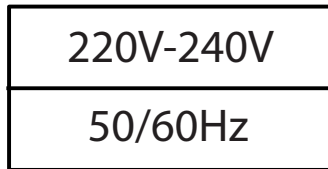

Mélanthia LED

Position de fonctionnement: Verticale
Operating position: Vertical

Installation

FIM0125_Melanthia_LED

Maintenance