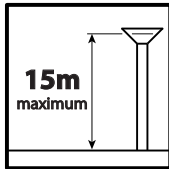

Mélanthia LED

Position de fonctionnement: Verticale
Operating position: Vertical

Installation

FIM0125_Melanthia_LED

Maintenance