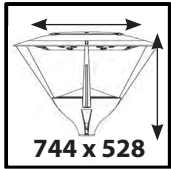

Mélanthia LED

Position de fonctionnement: Verticale
Operating position: Vertical

Installation

FIM0125_Melanthia_LED

Maintenance