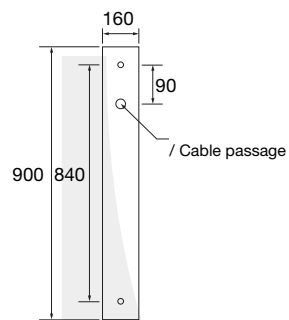

CAST ALUMINIUM BRACKET

LYPARIS

LYPARIS 2 FEUX / 2 LIGHTS

WALL-MOUNTED / AGAINST A POST

AGAINST A WALL
SUPPORT

AGAINST A POLE
SUPPORT

13 x 25 mm
/ Fixation oblongs