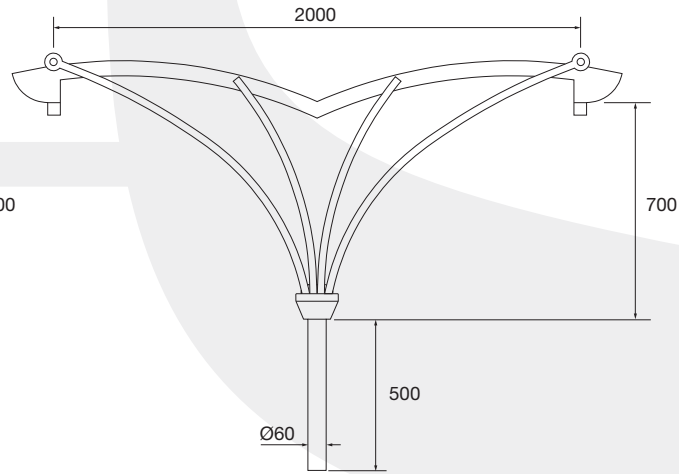

LYPARIS

DECORATIVE BRACKETS

LYPARIS

LYPARIS - 2 LIGHTS

Le Muy

ART DECO BRACKET

Made of cast aluminium and protected by polyester paint, the soft shapes of Lyparis evoke the world of nature dear to the "Belle Époque". This iconic model adds an unostentatious artistic touch to further embellish outstanding or historic sites. Available in a post-top version, set against a mast or wall-mounted, solely for suspended luminaires (3/4" BSPT female coupling).

CAST ALUMINIUM BRACKET

LYPARIS

LYPARIS 2 FEUX / 2 LIGHTS

WALL-MOUNTED / AGAINST A POST

AGAINST A WALL
SUPPORT

AGAINST A POLE
SUPPORT

13 x 25 mm
/ Fixation oblongs