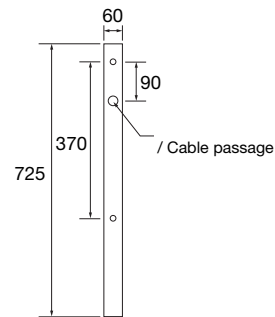

CAST ALUMINIUM BRACKET

LYPARIS

LYPARIS 2 FEUX / 2 LIGHTS

WALL-MOUNTED / AGAINST A POST

AGAINST A WALL
SUPPORT

AGAINST A POLE
SUPPORT

13 x 25 mm
/ Fixation oblongs