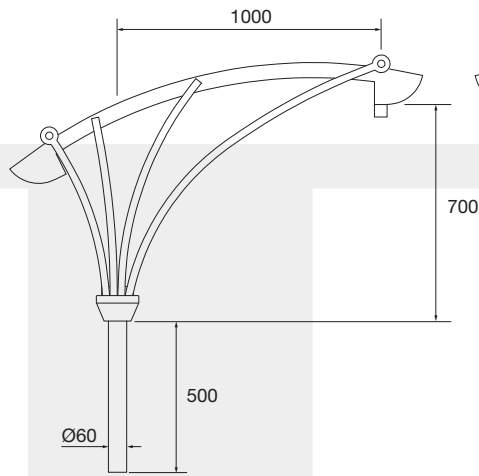

LYPARIS

DECORATIVE BRACKETS

LYPARIS

LYPARIS - 2 LIGHTS

Le Muy

ART DECO BRACKET

Made of cast aluminium and protected by polyester paint, the soft shapes of Lyparis evoke the world of nature dear to the "Belle Époque". This iconic model adds an unostentatious artistic touch to further embellish outstanding or historic sites. Available in a post-top version, set against a mast or wall-mounted, solely for suspended luminaires (3/4" BSPT female coupling).

CAST ALUMINIUM BRACKET

LYPARIS

LYPARIS 2 FEUX / 2 LIGHTS

WALL-MOUNTED / AGAINST A POST

AGAINST A WALL
SUPPORT

AGAINST A POLE
SUPPORT

13 x 25 mm
/ Fixation oblongs