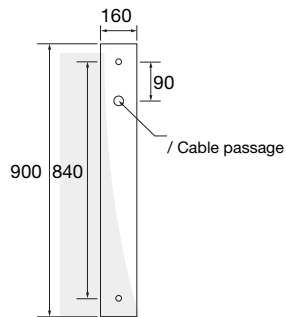

CAST ALUMINIUM BRACKET

LYPARIS

LYPARIS 2 FEUX / 2 LIGHTS

WALL-MOUNTED / AGAINST A POST

AGAINST A WALL
SUPPORT

AGAINST A POLE
SUPPORT

13 x 25 mm
/ Fixation oblongs