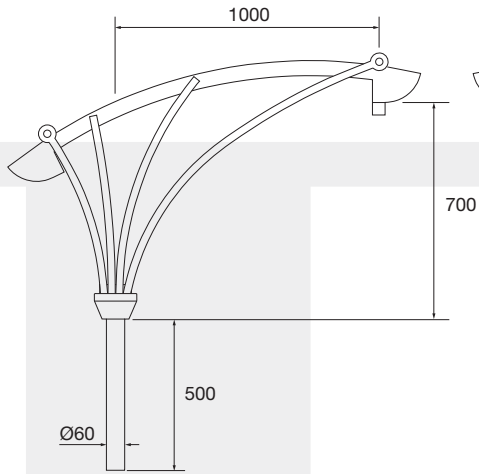

LYPARIS

DECORATIVE BRACKETS

LYPARIS

LYPARIS - 2 LIGHTS

Le Muy

ART DECO BRACKET

Made of cast aluminium and protected by polyester paint, the soft shapes of Lyparis evoke the world of nature dear to the "Belle Époque". This iconic model adds an unostentatious artistic touch to further embellish outstanding or historic sites. Available in a post-top version, set against a mast or wall-mounted, solely for suspended luminaires (3/4" BSPT female coupling).

CAST ALUMINIUM BRACKET

LYPARIS

LYPARIS 2 FEUX / 2 LIGHTS

WALL-MOUNTED / AGAINST A POST

AGAINST A WALL
SUPPORT

AGAINST A POLE
SUPPORT

13 x 25 mm
/ Fixation oblongs