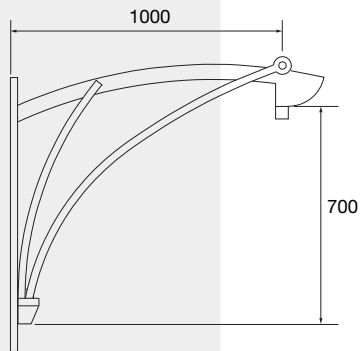

LYPARIS

DECORATIVE BRACKETS

LYPARIS

LYPARIS - 2 LIGHTS

Le Muy

ART DECO BRACKET

Made of cast aluminium and protected by polyester paint, the soft shapes of Lyparis evoke the world of nature dear to the "Belle Époque". This iconic model adds an unostentatious artistic touch to further embellish outstanding or historic sites. Available in a post-top version, set against a mast or wall-mounted, solely for suspended luminaires (3/4" BSPT female coupling).

CAST ALUMINIUM BRACKET

LYPARIS

LYPARIS 2 FEUX / 2 LIGHTS

WALL-MOUNTED / AGAINST A POST

AGAINST A WALL
SUPPORT

AGAINST A POLE
SUPPORT

13 x 25 mm
/ Fixation oblongs