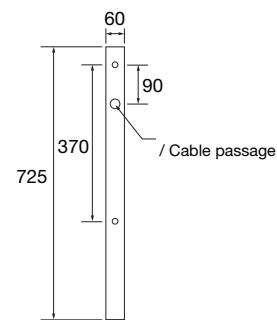

CAST ALUMINIUM BRACKET

LYPARIS

LYPARIS 2 FEUX / 2 LIGHTS

WALL-MOUNTED / AGAINST A POST

AGAINST A WALL
SUPPORT

AGAINST A POLE
SUPPORT

13 x 25 mm
/ Fixation oblongs