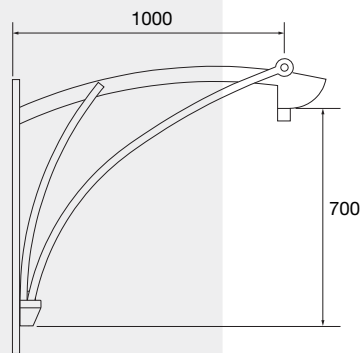

LYPARIS

DECORATIVE BRACKETS

LYPARIS

LYPARIS - 2 LIGHTS

Le Muy

ART DECO BRACKET

Made of cast aluminium and protected by polyester paint, the soft shapes of Lyparis evoke the world of nature dear to the "Belle Époque". This iconic model adds an unostentatious artistic touch to further embellish outstanding or historic sites. Available in a post-top version, set against a mast or wall-mounted, solely for suspended luminaires (3/4" BSPT female coupling).

CAST ALUMINIUM BRACKET

LYPARIS

LYPARIS 2 FEUX / 2 LIGHTS

WALL-MOUNTED / AGAINST A POST

AGAINST A WALL
SUPPORT

AGAINST A POLE
SUPPORT

13 x 25 mm
/ Fixation oblongs