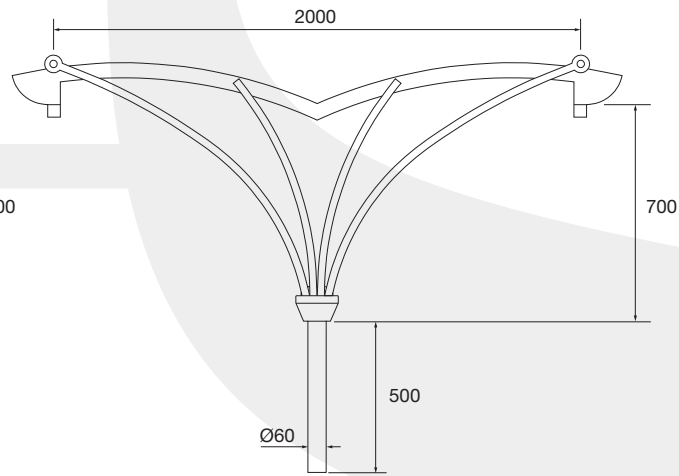

LYPARIS

DECORATIVE BRACKETS

LYPARIS

LYPARIS - 2 LIGHTS

Le Muy

ART DECO BRACKET

Made of cast aluminium and protected by polyester paint, the soft shapes of Lyparis evoke the world of nature dear to the "Belle Époque". This iconic model adds an unostentatious artistic touch to further embellish outstanding or historic sites. Available in a post-top version, set against a mast or wall-mounted, solely for suspended luminaires (3/4" BSPT female coupling).

CAST ALUMINIUM BRACKET

LYPARIS

LYPARIS 2 FEUX / 2 LIGHTS

WALL-MOUNTED / AGAINST A POST

AGAINST A WALL
SUPPORT

AGAINST A POLE
SUPPORT

13 x 25 mm
/ Fixation oblongs