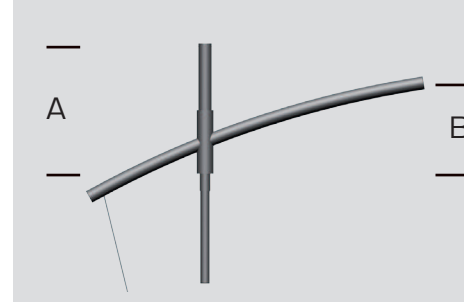

## Mechanically welded decorative Arms

### DIMENSIONS

### STANDARD

- Decorative console galvanized steel.
- Standard Black RAL 9005 - inclination 10 ° lateral - Decorative ball.
- Available in single or double arm for multiple luminaires
- Fixation of the luminaire: Lateral (connection Ø60) or suspended (connection PG34 female).
- Fixation for mast top: (Ø60, Ø75 or Ø89) or applied.
- Decorative accessories available as an option depending on the diameter
- Tip or additional rigging available
- Surface treatment: thermo-lacquer polyester powder at 220°C
- RAL Color or structured paint of your choice