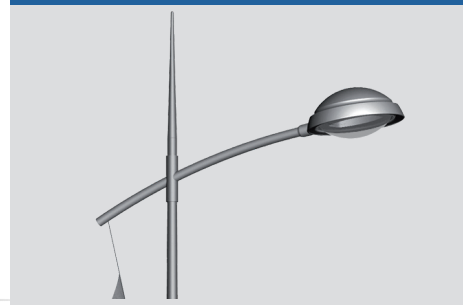

## Mechanically welded decorative Arms

### DIMENSIONS

### STANDARD

- Decorative console galvanized steel.
- Standard Black RAL 9005 - inclination 10 ° lateral - Decorative ball.
- Available in single or double arm for multiple luminaires
- Fixation of the luminaire: Lateral (connection Ø60) or suspended (connection PG34 female).
- Fixation for mast top: (Ø60, Ø75 or Ø89) or applied.
- Decorative accessories available as an option depending on the diameter
- Tip or additional rigging available
- Surface treatment: thermo-lacquer polyester powder at 220°C
- RAL Color or structured paint of your choice