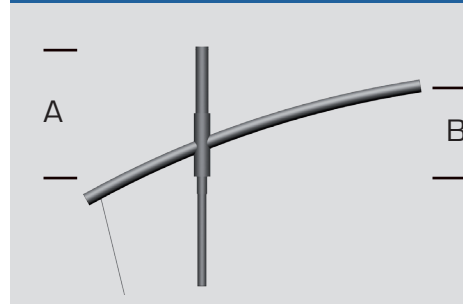

## Mechanically welded decorative Arms

### DIMENSIONS

### STANDARD

- Decorative console galvanized steel.
- Standard Black RAL 9005 - inclination 10 ° lateral - Decorative ball.
- Available in single or double arm for multiple luminaires
- Fixation of the luminaire: Lateral (connection Ø60) or suspended (connection PG34 female).
- Fixation for mast top: (Ø60, Ø75 or Ø89) or applied.
- Decorative accessories available as an option depending on the diameter
- Tip or additional rigging available
- Surface treatment: thermo-lacquer polyester powder at 220°C
- RAL Color or structured paint of your choice