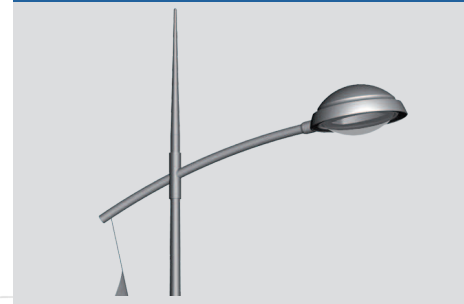

## Mechanically welded decorative Arms

### DIMENSIONS

### STANDARD

- Decorative console galvanized steel.
- Standard Black RAL 9005 - inclination 10 ° lateral - Decorative ball.
- Available in single or double arm for multiple luminaires
- Fixation of the luminaire: Lateral (connection Ø60) or suspended (connection PG34 female).
- Fixation for mast top: (Ø60, Ø75 or Ø89) or applied.
- Decorative accessories available as an option depending on the diameter
- Tip or additional rigging available
- Surface treatment: thermo-lacquer polyester powder at 220°C
- RAL Color or structured paint of your choice