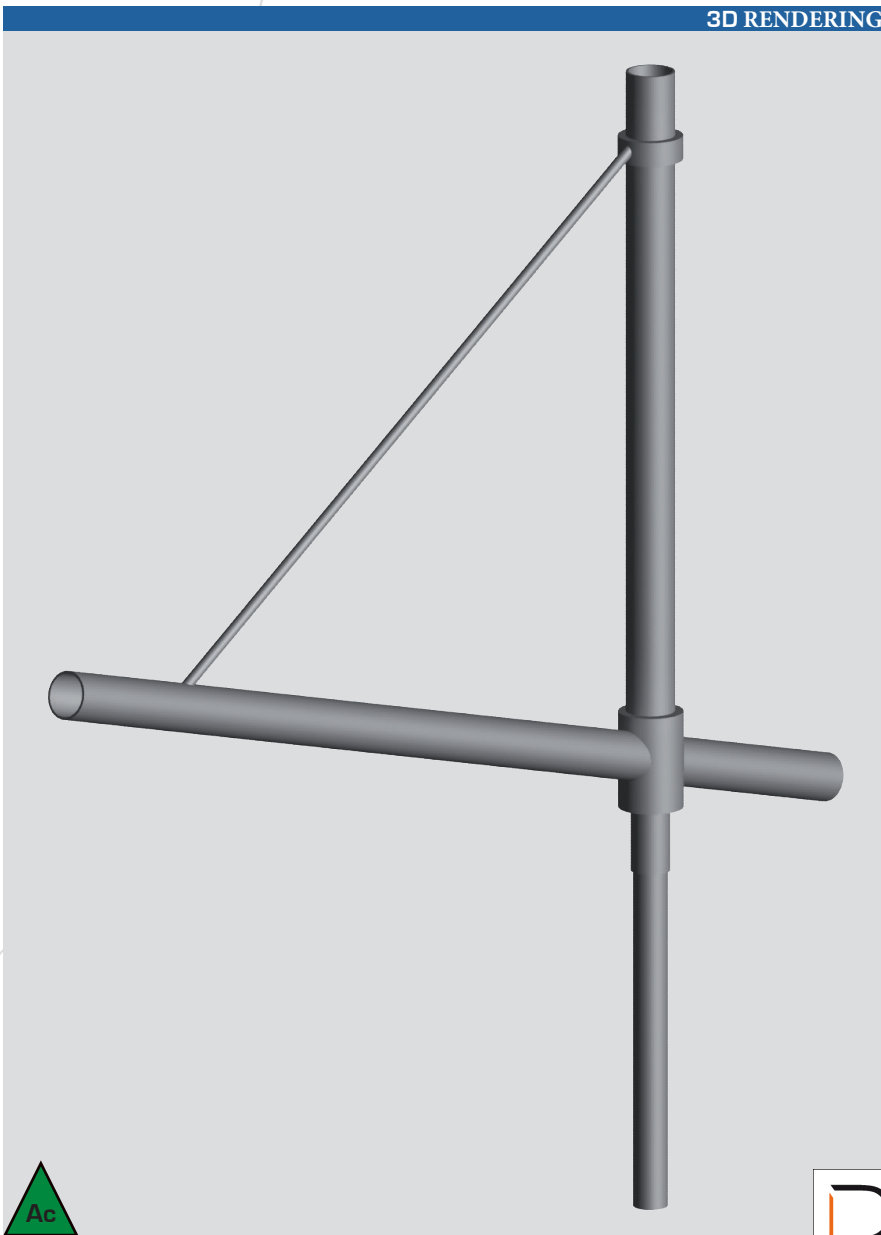

**STANDARD**

- Decorative console galvanized steel.
- Standard Black RAL 9005 - inclination 15 ° lateral - Decorative ball and pulling.
- Available in 1 or 2 lights.
- Fixation of the luminaire: lateral (Ø60 connector) or suspended (PG34 female connector).
- Fixing mast top (Ø60, Ø75 or Ø89) or applied.
- Decorative accessories available as an option depending on the diameter
- Surface treatment: thermo-lacquering polyester powder at 220 °
- (RAL color or structured paint of your choice).

**DIMENSIONS**

**RENDERING**

**3D RENDERING**

Modèle	A [cm]	B [cm]
LIBRA 75	70	25
LIBRA 100	90	35
LIBRA 150	90	45