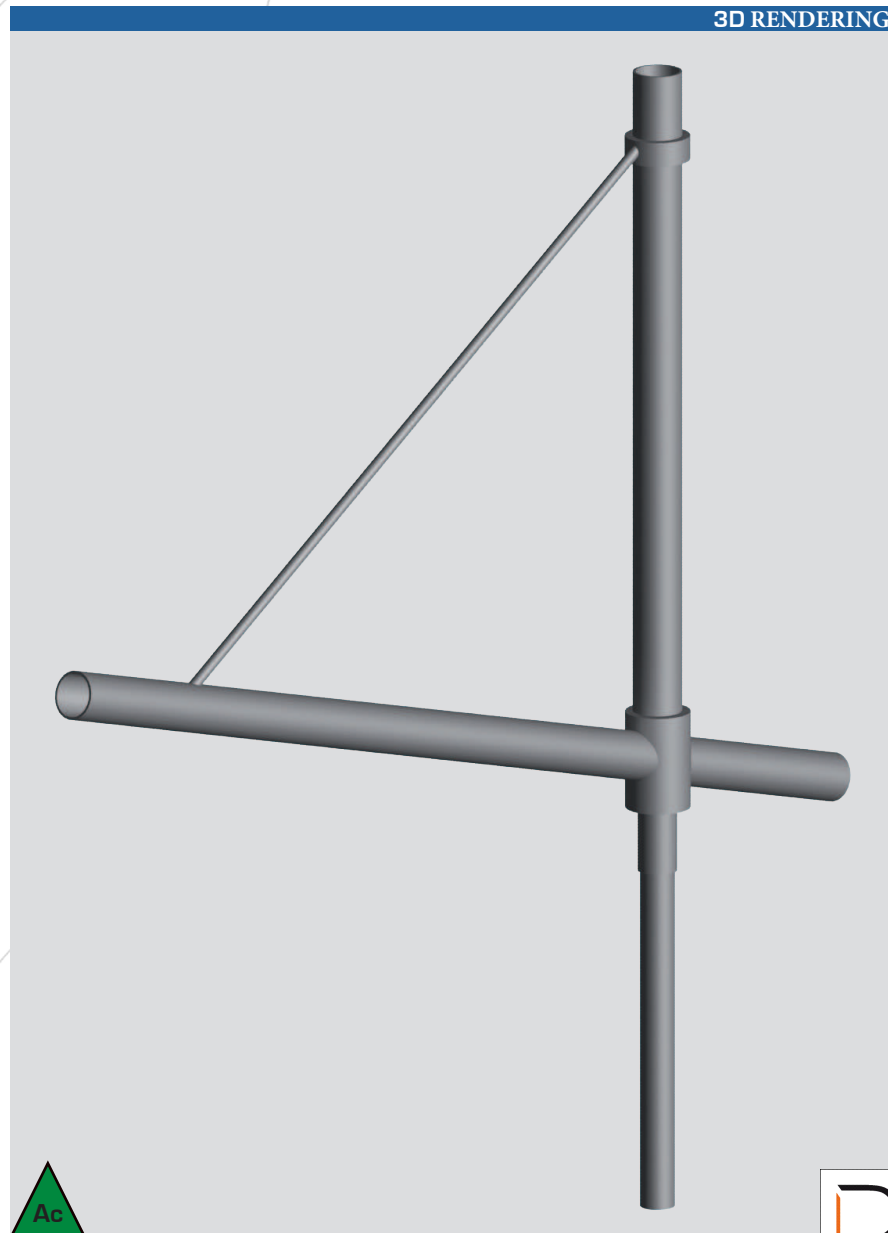

**STANDARD**

- Decorative console galvanized steel.
- Standard Black RAL 9005 - inclination 15 ° lateral - Decorative ball and pulling.
- Available in 1 or 2 lights.
- Fixation of the luminaire: lateral (Ø60 connector) or suspended (PG34 female connector).
- Fixing mast top (Ø60, Ø75 or Ø89) or applied.
- Decorative accessories available as an option depending on the diameter
- Surface treatment: thermo-lacquering polyester powder at 220 °
- (RAL color or structured paint of your choice).

**DIMENSIONS**

**RENDERING**

**3D RENDERING**

Modèle	A [cm]	B [cm]
LIBRA 75	70	25
LIBRA 100	90	35
LIBRA 150	90	45