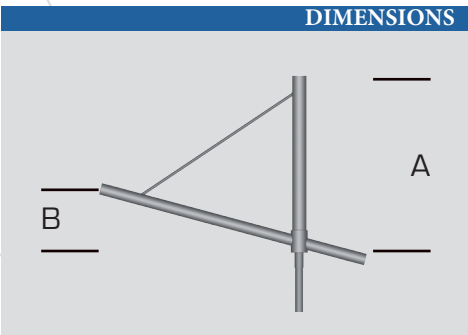

**STANDARD**

- Decorative console galvanized steel.
- Standard Black RAL 9005 - inclination 15 ° lateral - Decorative ball and pulling.
- Available in 1 or 2 lights.
- Fixation of the luminaire: lateral (Ø60 connector) or suspended (PG34 female connector).
- Fixing mast top (Ø60, Ø75 or Ø89) or applied.
- Decorative accessories available as an option depending on the diameter
- Surface treatment: thermo-lacquering polyester powder at 220 °
- (RAL color or structured paint of your choice).

**DIMENSIONS**

**RENDERING**

**3D RENDERING**

Modèle	A [cm]	B [cm]
LIBRA 75	70	25
LIBRA 100	90	35
LIBRA 150	90	45