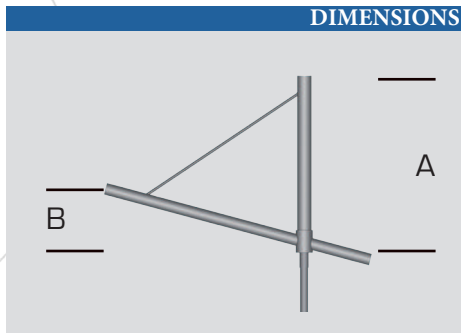

**STANDARD**

- Decorative console galvanized steel.
- Standard Black RAL 9005 - inclination 15 ° lateral - Decorative ball and pulling.
- Available in 1 or 2 lights.
- Fixation of the luminaire: lateral (Ø60 connector) or suspended (PG34 female connector).
- Fixing mast top (Ø60, Ø75 or Ø89) or applied.
- Decorative accessories available as an option depending on the diameter
- Surface treatment: thermo-lacquering polyester powder at 220 °
- (RAL color or structured paint of your choice).

**DIMENSIONS**

**RENDERING**

**3D RENDERING**

Modèle	A [cm]	B [cm]
LIBRA 75	70	25
LIBRA 100	90	35
LIBRA 150	90	45