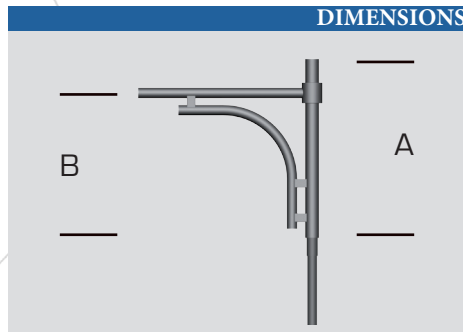

Mechanically Welded Decorative Arms

LAGON

STANDARD

- Galvanized steel decorative console.
- Standard Black RAL 9005 - Decorative ball.
- Available in 1 or 2 lights.
- Fixation of the luminaire can be lateral (Ø60 connector) or suspended (PG34 female connector).
- Fixing mast top (Ø60, Ø75 or Ø89) or applied.
- Decorative accessories available as an option depending on the diameter of the brandon.
- Surface treatment: thermo-lacquer polyester powder at 220 ° (RAL color or structured paint of your choice).

DIMENSIONS

RENDERING

3D RENDERING

MODEL	A [cm]	B [cm]
LAGON 70	100	80
LAGON 120	100	80
LAGON 150	100	80