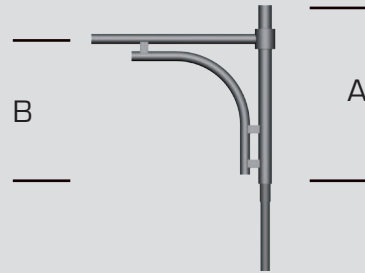

Mechanically Welded Decorative Arms

LAGON

STANDARD

- Galvanized steel decorative console.
- Standard Black RAL 9005 - Decorative ball.
- Available in 1 or 2 lights.
- Fixation of the luminaire can be lateral (Ø60 connector) or suspended (PG34 female connector).
- Fixing mast top (Ø60, Ø75 or Ø89) or applied.
- Decorative accessories available as an option depending on the diameter of the brandon.
- Surface treatment: thermo-lacquer polyester powder at 220 ° (RAL color or structured paint of your choice).

DIMENSIONS

RENDERING

3D RENDERING

MODEL	A [cm]	B [cm]
LAGON 70	100	80
LAGON 120	100	80
LAGON 150	100	80