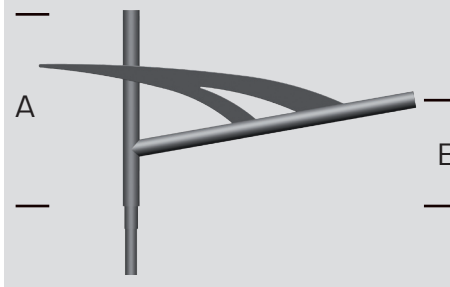

LACENIA

Mechanically welded decorative Arms

3D RENDERING

DIMENSIONS

STANDARD

- Galvanized Steel decorative console.
- Standard Black RAL 9005 - inclination at 10° lateral - Decorative Ball
- Available for 1 or 2 luminaires
- Fixation of the luminaire can be lateral (Ø60 connector) or suspended (PG34 female connector).
- Fixing mast top can be (Ø60, Ø75 or Ø89)
- Decorative accessories available as an option depending on diameter
- Surface treatment: thermo-lacquer polyester powder at 220°c
- RAL color or structured paint of your choice

RENDERING

MODEL	A [cm]	B [cm]
LACENIA 75	60	35
LACENIA 100	70	40
LACENIA 150	90	45