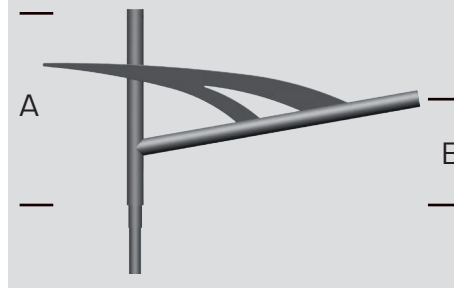

LACENIA

Mechanically welded decorative Arms

3D RENDERING

DIMENSIONS

RENDERING

STANDARD

- Galvanized Steel decorative console.
- Standard Black RAL 9005 - inclination at 10° lateral - Decorative Ball
- Available for 1 or 2 luminaires
- Fixation of the luminaire can be lateral (Ø60 connector) or suspended (PG34 female connector).
- Fixing mast top can be (Ø60, Ø75 or Ø89)
- Decorative accessories available as an option depending on diameter
- Surface treatment: thermo-lacquer polyester powder at 220°c
- RAL color or structured paint of your choice

MODEL	A [cm]	B [cm]
LACENIA 75	60	35
LACENIA 100	70	40
LACENIA 150	90	45