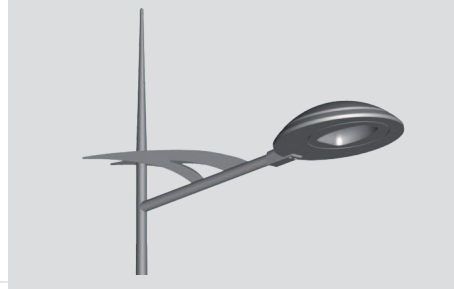

LACENIA

Mechanically welded decorative Arms

3D RENDERING

DIMENSIONS

RENDERING

STANDARD

- Galvanized Steel decorative console.
- Standard Black RAL 9005 - inclination at 10° lateral - Decorative Ball
- Available for 1 or 2 luminaires
- Fixation of the luminaire can be lateral (Ø60 connector) or suspended (PG34 female connector).
- Fixing mast top can be (Ø60, Ø75 or Ø89)
- Decorative accessories available as an option depending on diameter
- Surface treatment: thermo-lacquer polyester powder at 220°c
- RAL color or structured paint of your choice

MODEL	A [cm]	B [cm]
LACENIA 75	60	35
LACENIA 100	70	40
LACENIA 150	90	45