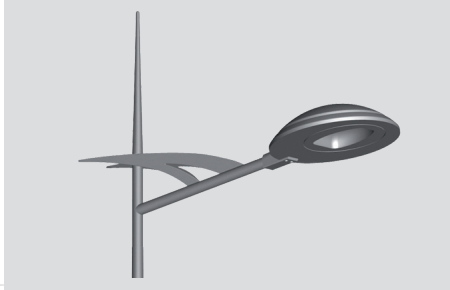

LACENIA

Mechanically welded decorative Arms

3D RENDERING

DIMENSIONS

STANDARD

- Galvanized Steel decorative console.
- Standard Black RAL 9005 - inclination at 10° lateral - Decorative Ball
- Available for 1 or 2 luminaires
- Fixation of the luminaire can be lateral (Ø60 connector) or suspended (PG34 female connector).
- Fixing mast top can be (Ø60, Ø75 or Ø89)
- Decorative accessories available as an option depending on diameter
- Surface treatment: thermo-lacquer polyester powder at 220°c
- RAL color or structured paint of your choice

RENDERING

MODEL	A [cm]	B [cm]
LACENIA 75	60	35
LACENIA 100	70	40
LACENIA 150	90	45