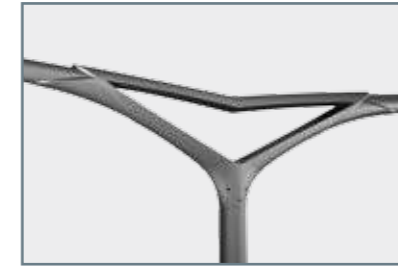

## *Breaking clichés*

The Kairos bracket reveals a bright and contemporary design. The scooped out shape and sharp contours of the single version marks a break in the urban space. With 2 lights, it imposes its conqueror style to dress up the city with dynamism and originality. Wall mounted or against a pole, Kairos is an arrow launched toward the luminaire. Whatever the scenario, the Kairos bracket is firmly modern.

# Technical characteristics

Material: Aluminium sand casting (EN 1706 AC42000S)  
For Ø76 pole

## Dimensions (mm)

	A	B
<b>KAÏROS 80 - 1 light</b>	800	350
<b>KAÏROS 120 - 1 light</b>	1200	390

	A	B
<b>KAÏROS 80 - 2 lights</b>	1600	350
<b>KAÏROS 120 - 2 lights</b>	2400	390

	A	B
<b>KAÏROS 80 against a pole or wall-mounted</b>	800	360
<b>KAÏROS 120 against a pole or wall-mounted</b>	1200	400

Simple light version

Double lights version

Against a pole or wall-mounted