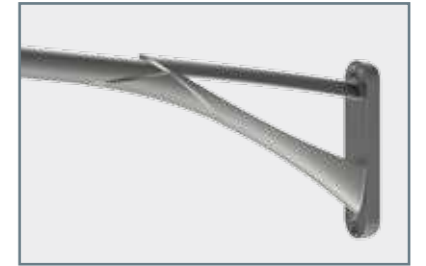

## *Breaking clichés*

The Kairos bracket reveals a bright and contemporary design. The scooped out shape and sharp contours of the single version marks a break in the urban space. With 2 lights, it imposes its conqueror style to dress up the city with dynamism and originality. Wall mounted or against a pole, Kairos is an arrow launched toward the luminaire. Whatever the scenario, the Kairos bracket is firmly modern.

# Technical characteristics

Material: Aluminium sand casting (EN 1706 AC42000S)  
For Ø76 pole

## Dimensions (mm)

	A	B
<b>KAÏROS 80 - 1 light</b>	800	350
<b>KAÏROS 120 - 1 light</b>	1200	390

	A	B
<b>KAÏROS 80 - 2 lights</b>	1600	350
<b>KAÏROS 120 - 2 lights</b>	2400	390

	A	B
<b>KAÏROS 80 against a pole or wall-mounted</b>	800	360
<b>KAÏROS 120 against a pole or wall-mounted</b>	1200	400

Simple light version

Double lights version

Against a pole or wall-mounted