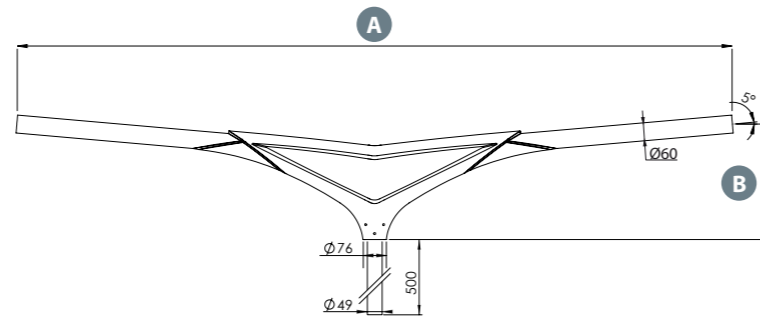

## *Breaking clichés*

The Kairos bracket reveals a bright and contemporary design. The scooped out shape and sharp contours of the single version marks a break in the urban space. With 2 lights, it imposes its conqueror style to dress up the city with dynamism and originality. Wall mounted or against a pole, Kairos is an arrow launched toward the luminaire. Whatever the scenario, the Kairos bracket is firmly modern.

# Technical characteristics

Material: Aluminium sand casting (EN 1706 AC42000S)  
For Ø76 pole

## Dimensions (mm)

	A	B
<b>KAÏROS 80 - 1 light</b>	800	350
<b>KAÏROS 120 - 1 light</b>	1200	390

	A	B
<b>KAÏROS 80 - 2 lights</b>	1600	350
<b>KAÏROS 120 - 2 lights</b>	2400	390

	A	B
<b>KAÏROS 80 against a pole or wall-mounted</b>	800	360
<b>KAÏROS 120 against a pole or wall-mounted</b>	1200	400