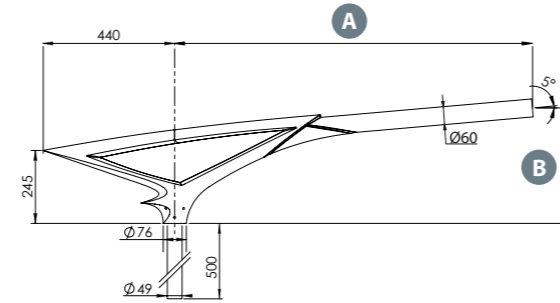

## *Breaking clichés*

The Kairos bracket reveals a bright and contemporary design. The scooped out shape and sharp contours of the single version marks a break in the urban space. With 2 lights, it imposes its conqueror style to dress up the city with dynamism and originality. Wall mounted or against a pole, Kairos is an arrow launched toward the luminaire. Whatever the scenario, the Kairos bracket is firmly modern.

# Technical characteristics

Material: Aluminium sand casting (EN 1706 AC42000S)  
For Ø76 pole

## Dimensions (mm)

	A	B
<b>KAÏROS 80 - 1 light</b>	800	350
<b>KAÏROS 120 - 1 light</b>	1200	390

	A	B
<b>KAÏROS 80 - 2 lights</b>	1600	350
<b>KAÏROS 120 - 2 lights</b>	2400	390

	A	B
<b>KAÏROS 80 against a pole or wall-mounted</b>	800	360
<b>KAÏROS 120 against a pole or wall-mounted</b>	1200	400