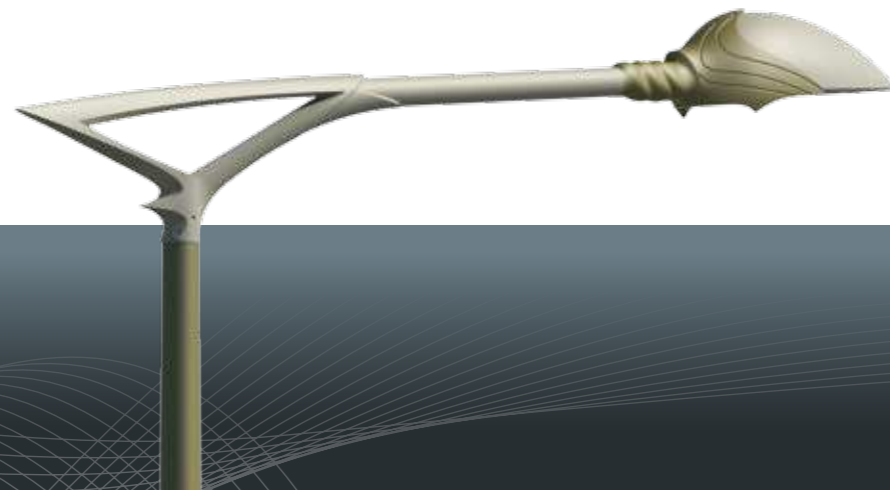

Technical characteristics

Material: Aluminium sand casting (EN 1706 AC42000S)
For Ø76 pole

Dimensions (mm)

	A	B
KAÏROS 80 - 1 light	800	350
KAÏROS 120 - 1 light	1200	390

	A	B
KAÏROS 80 - 2 lights	1600	350
KAÏROS 120 - 2 lights	2400	390

	A	B
KAÏROS 80 against a pole or wall-mounted	800	360
KAÏROS 120 against a pole or wall-mounted	1200	400

KAÏROS

Cnilet Design