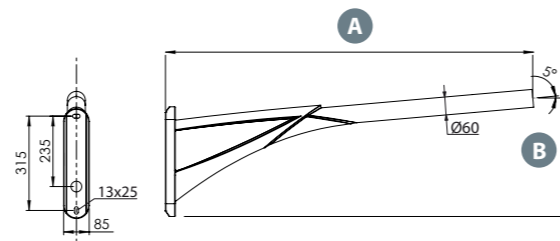

# Technical characteristics

Material: Aluminium sand casting (EN 1706 AC42000S)  
For Ø76 pole

## Dimensions (mm)

	A	B
<b>KAÏROS 80 - 1 light</b>	800	350
<b>KAÏROS 120 - 1 light</b>	1200	390

	A	B
<b>KAÏROS 80 - 2 lights</b>	1600	350
<b>KAÏROS 120 - 2 lights</b>	2400	390

	A	B
<b>KAÏROS 80 against a pole or wall-mounted</b>	800	360
<b>KAÏROS 120 against a pole or wall-mounted</b>	1200	400

Simple light version

Double lights version

Against a pole or wall-mounted