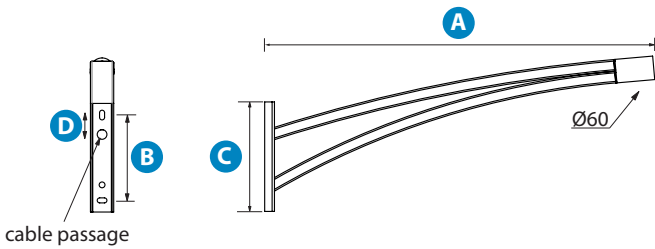

KA

DESCRIPTION

- Type: Decorative console welded
- Material: Galvanized steel S235
- Fixation of the luminaire: lateral
- Fixing for masts Ø60, 76 (other Ø on request)
- Tilt: 5 °
- Available in 1 fire, 2 lights, wall and against post
- RAL standard: Dark black RAL 9005

Dimensions (mm)

Wall mount/cp	A	B	C	D
KA 70	700	220	280	65
KA 100	1000	220	280	50
KA 150	1500	340	400	75