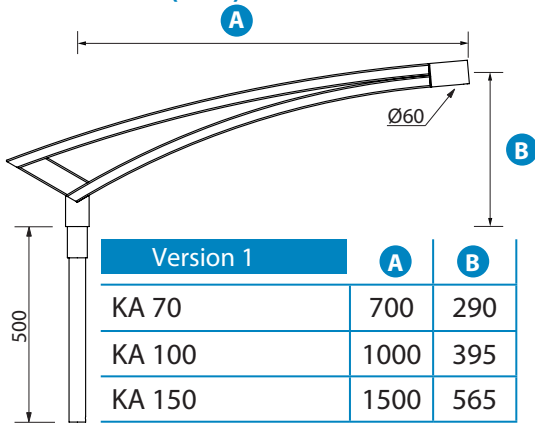

**KA**

**DESCRIPTION**

- Type: Decorative console welded
- Material: Galvanized steel S235
- Fixation of the luminaire: lateral
- Fixing for masts Ø60, 76 (other Ø on request)
- Tilt: 5 °
- Available in 1 fire, 2 lights, wall and against post
- RAL standard: Dark black RAL 9005

**Dimensions (mm)**

Wall mount/cp	A	B	C	D
KA 70	700	220	280	65
KA 100	1000	220	280	50
KA 150	1500	340	400	75