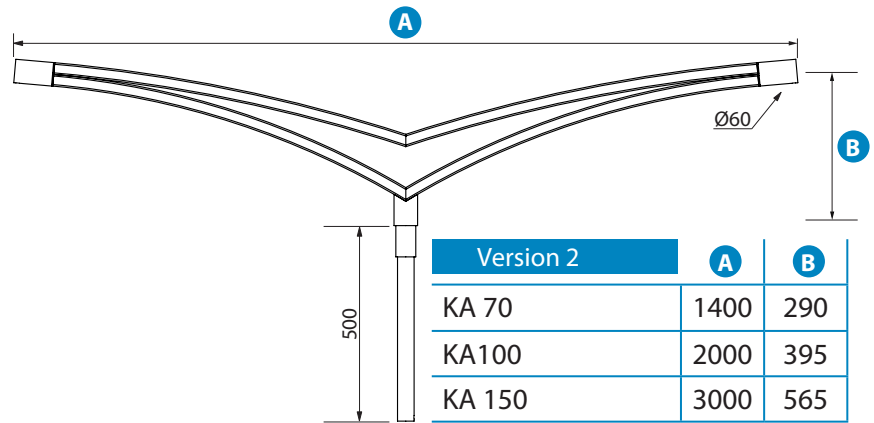

**KA**

**DESCRIPTION**

- Type: Decorative console welded
- Material: Galvanized steel S235
- Fixation of the luminaire: lateral
- Fixing for masts Ø60, 76 (other Ø on request)
- Tilt: 5 °
- Available in 1 fire, 2 lights, wall and against post
- RAL standard: Dark black RAL 9005

**Dimensions (mm)**

Wall mount/cp	A	B	C	D
KA 70	700	220	280	65
KA 100	1000	220	280	50
KA 150	1500	340	400	75