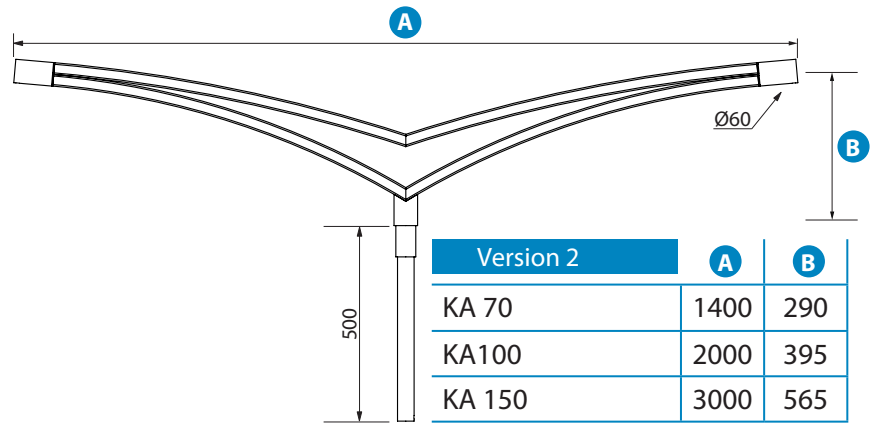

KA

DESCRIPTION

- Type: Decorative console welded
- Material: Galvanized steel S235
- Fixation of the luminaire: lateral
- Fixing for masts Ø60, 76 (other Ø on request)
- Tilt: 5 °
- Available in 1 fire, 2 lights, wall and against post
- RAL standard: Dark black RAL 9005

Dimensions (mm)

Wall mount/cp	A	B	C	D
KA 70	700	220	280	65
KA 100	1000	220	280	50
KA 150	1500	340	400	75