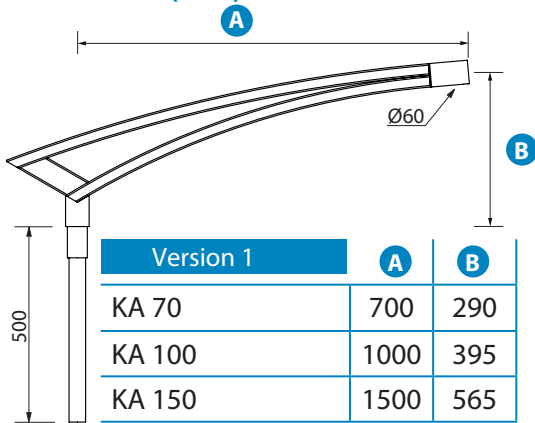

KA

DESCRIPTION

- Type: Decorative console welded
- Material: Galvanized steel S235
- Fixation of the luminaire: lateral
- Fixing for masts Ø60, 76 (other Ø on request)
- Tilt: 5 °
- Available in 1 fire, 2 lights, wall and against post
- RAL standard: Dark black RAL 9005

Dimensions (mm)

Wall mount/cp	A	B	C	D
KA 70	700	220	280	65
KA 100	1000	220	280	50
KA 150	1500	340	400	75