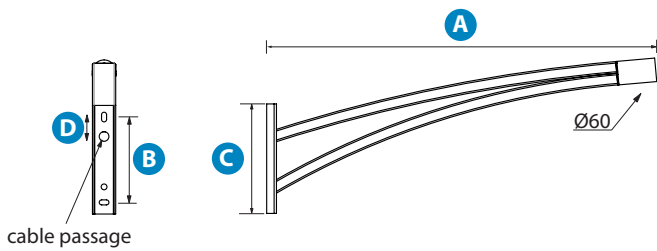

**KA**

**DESCRIPTION**

- Type: Decorative console welded
- Material: Galvanized steel S235
- Fixation of the luminaire: lateral
- Fixing for masts Ø60, 76 (other Ø on request)
- Tilt: 5 °
- Available in 1 fire, 2 lights, wall and against post
- RAL standard: Dark black RAL 9005

**Dimensions (mm)**

Wall mount/cp	A	B	C	D
KA 70	700	220	280	65
KA 100	1000	220	280	50
KA 150	1500	340	400	75