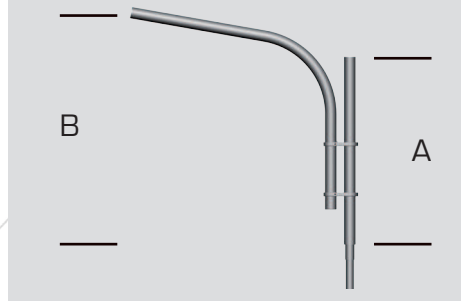

STANDARD

- Galvanized steel decorative console.
- Standard Black RAL 9005 - inclination 20 ° lateral - Rings and decorative ball.
- Available in 1 and 2 lights or 3 and 4 removable lights. Fixation of the luminaire:
- Lateral (Ø60 connector) or suspended (PG34 female connector).
- Fixing mast top (Ø60, Ø75 or Ø89) or applied.
- Decorative accessories available as an option depending on the diameter of the brandon.
- Surface treatment: thermo-lacquer polyester powder at 220 ° (RAL color or structured paint of your choice).

DIMENSIONS

RENDERING

3D RENDERING

MODEL	A [cm]	B [cm]
IOLAS 75	100	120
IOLAS 100	100	130
IOLAS 150	100	150