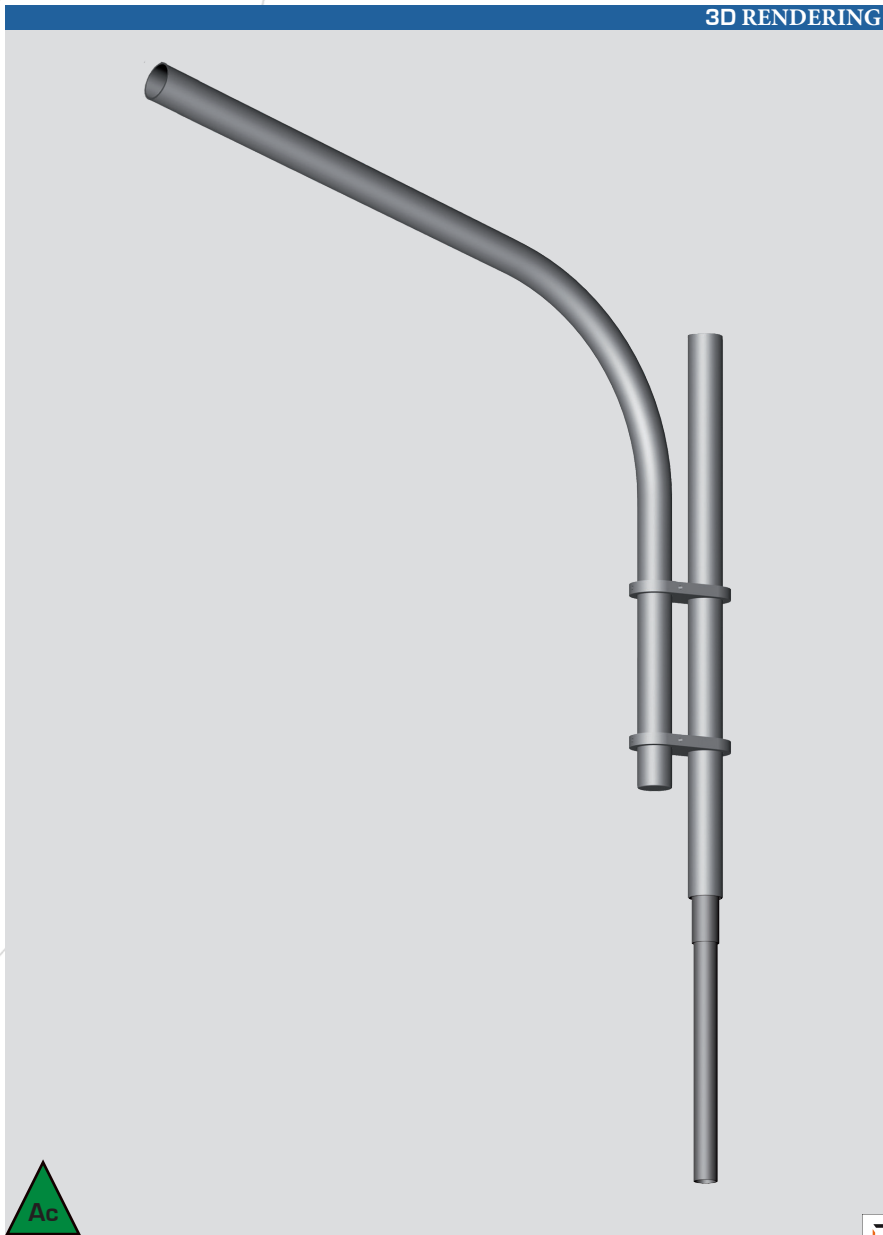

STANDARD

- Galvanized steel decorative console.
- Standard Black RAL 9005 - inclination 20 ° lateral - Rings and decorative ball.
- Available in 1 and 2 lights or 3 and 4 removable lights. Fixation of the luminaire:
- Lateral (Ø60 connector) or suspended (PG34 female connector).
- Fixing mast top (Ø60, Ø75 or Ø89) or applied.
- Decorative accessories available as an option depending on the diameter of the brandon.
- Surface treatment: thermo-lacquer polyester powder at 220 ° (RAL color or structured paint of your choice).

DIMENSIONS

RENDERING

3D RENDERING

MODEL	A [cm]	B [cm]
IOLAS 75	100	120
IOLAS 100	100	130
IOLAS 150	100	150