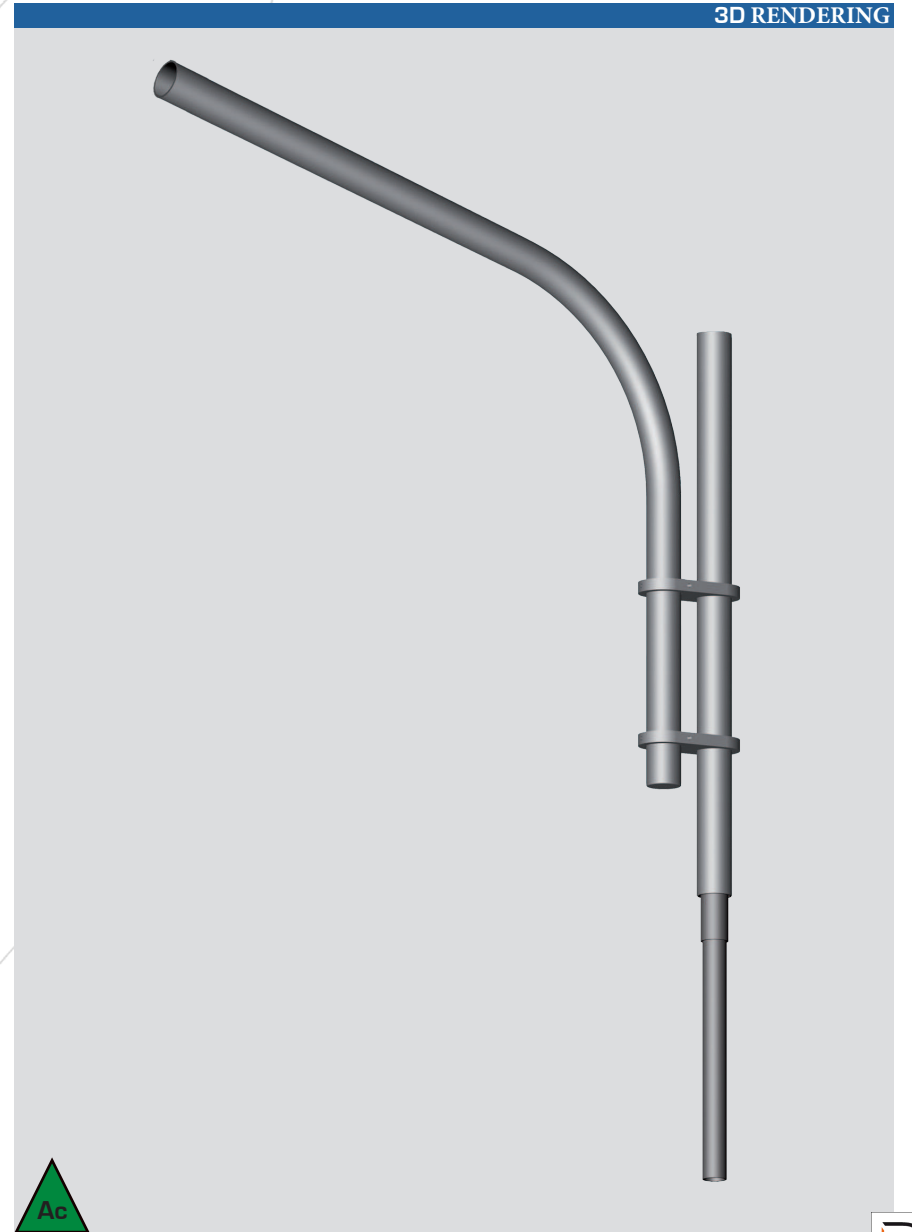

STANDARD

- Galvanized steel decorative console.
- Standard Black RAL 9005 - inclination 20 ° lateral - Rings and decorative ball.
- Available in 1 and 2 lights or 3 and 4 removable lights. Fixation of the luminaire:
- Lateral (Ø60 connector) or suspended (PG34 female connector).
- Fixing mast top (Ø60, Ø75 or Ø89) or applied.
- Decorative accessories available as an option depending on the diameter of the brandon.
- Surface treatment: thermo-lacquer polyester powder at 220 ° (RAL color or structured paint of your choice).

DIMENSIONS

RENDERING

3D RENDERING

MODEL	A [cm]	B [cm]
IOLAS 75	100	120
IOLAS 100	100	130
IOLAS 150	100	150