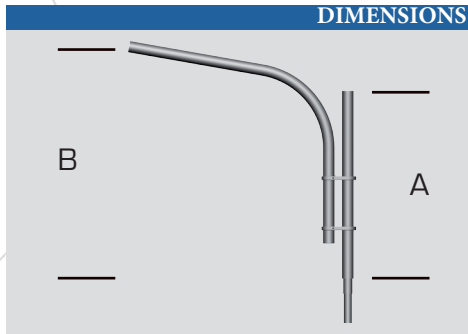

STANDARD

- Galvanized steel decorative console.
- Standard Black RAL 9005 - inclination 20 ° lateral - Rings and decorative ball.
- Available in 1 and 2 lights or 3 and 4 removable lights. Fixation of the luminaire:
- Lateral (Ø60 connector) or suspended (PG34 female connector).
- Fixing mast top (Ø60, Ø75 or Ø89) or applied.
- Decorative accessories available as an option depending on the diameter of the brandon.
- Surface treatment: thermo-lacquer polyester powder at 220 ° (RAL color or structured paint of your choice).

DIMENSIONS

RENDERING

3D RENDERING

MODEL	A [cm]	B [cm]
IOLAS 75	100	120
IOLAS 100	100	130
IOLAS 150	100	150