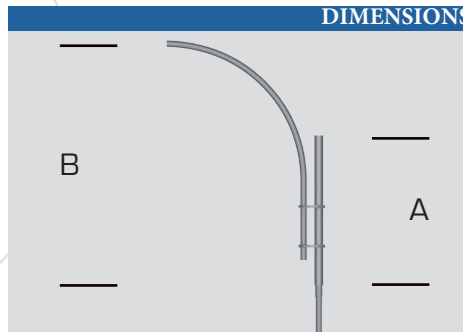

Mechanically welded decorative Arms

GEOMETRA

STANDARD

- Galvanized steel decorative console.
 - Standard Black RAL 9005 - Rings and decorative ball.
 - Available in 1 and 2 lights or 3 and 4 detachable lights.
 - Luminaire fixing: suspended (PG34 female connection).
 - Fixing mast top (Ø60, Ø75 or Ø89) or applied.
 - Decorative accessories available as an option depending on the diameter
- Surface treatment: thermo-lacquering polyester powder at 220°C (RAL color or structured paint of your choice).

DIMENSIONS

RENDERING

3D RENDERING

Model	A [cm]	B [cm]
GEOMETRA 90	100	165
GEOMETRA 120	100	200
GEOMETRA 150	130	235