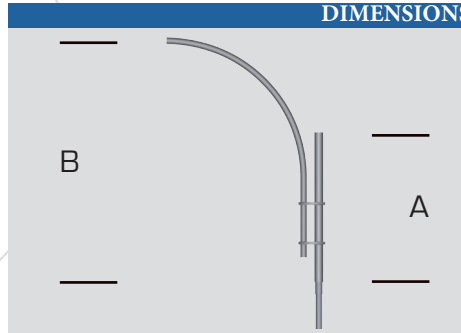

Mechanically welded decorative Arms

GEOMETRA

STANDARD

- Galvanized steel decorative console.
 - Standard Black RAL 9005 - Rings and decorative ball.
 - Available in 1 and 2 lights or 3 and 4 detachable lights.
 - Luminaire fixing: suspended (PG34 female connection).
 - Fixing mast top (Ø60, Ø75 or Ø89) or applied.
 - Decorative accessories available as an option depending on the diameter
- Surface treatment: thermo-lacquering polyester powder at 220°C (RAL color or structured paint of your choice).

DIMENSIONS

RENDERING

3D RENDERING

Model	A [cm]	B [cm]
GEOMETRA 90	100	165
GEOMETRA 120	100	200
GEOMETRA 150	130	235