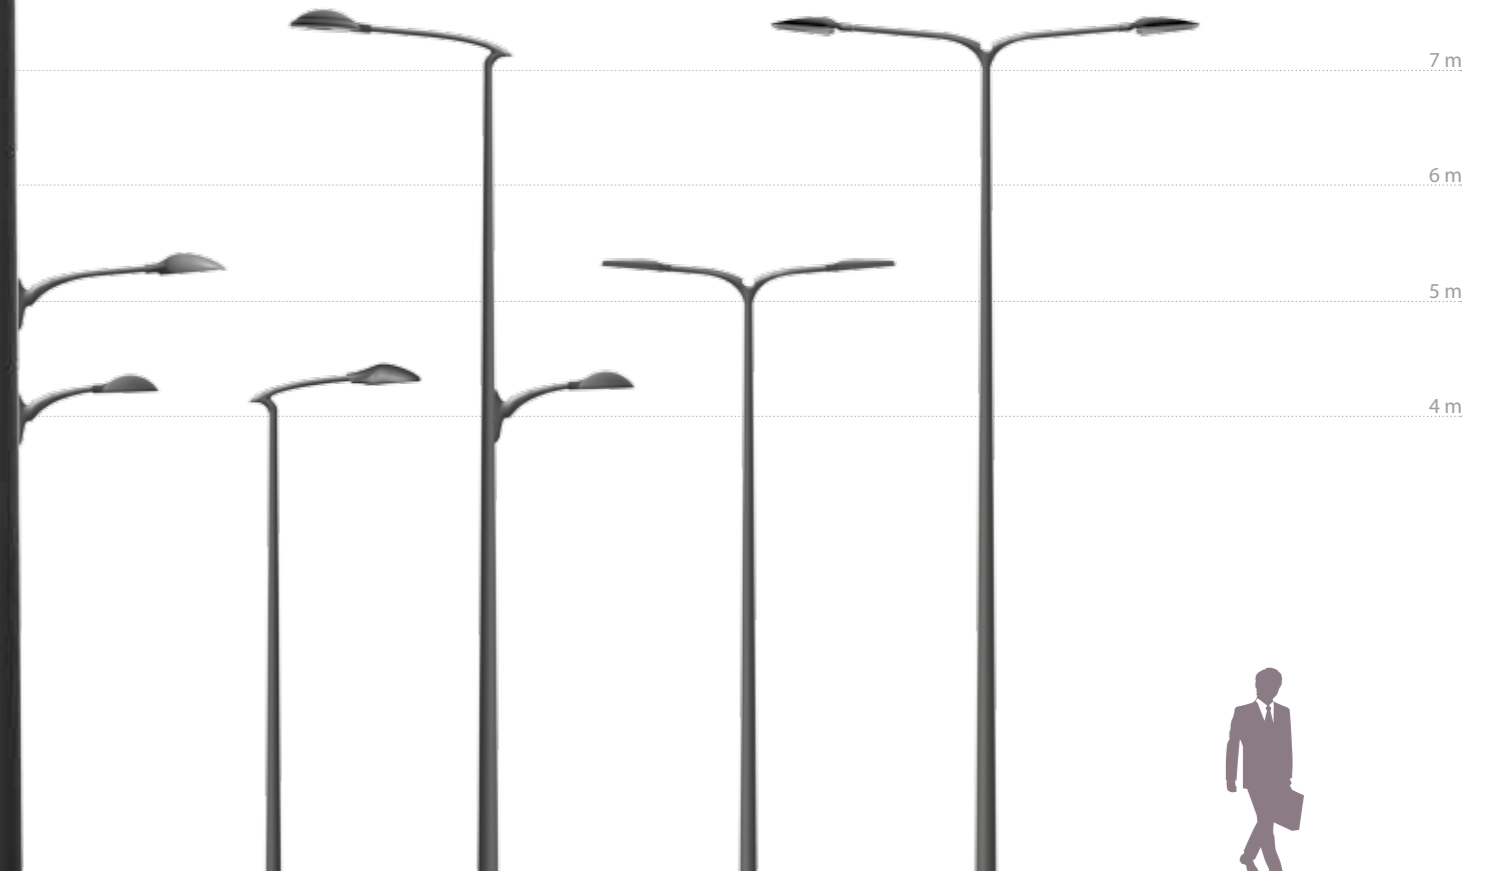

## *Elegant design*

The EXIS bracket was designed to produce a subtle blend of streamlined and organic forms. The material is fashioned into lines that create a strong personality and a sculpture-like appearance. It offers many variations with two sizes available for wall and mid pole-mounting or top-mounting of one or two lights on a pole.

## Dimensions (mm)

	A	B
<b>EXIS 80 - 1 arm</b>	800	340
<b>EXIS 120 - 1 arm</b>	1200	375

	A	B
<b>EXIS 80 - 2 arm</b>	1600	310
<b>EXIS 120 - 2 arm</b>	2400	345

	A	B
<b>EXIS 80 against a pole or wall-mounted</b>	800	520
<b>EXIS 120 against a pole or wall-mounted</b>	1200	550

Simple light version

Double lights version

Against a pole or wall-mounted