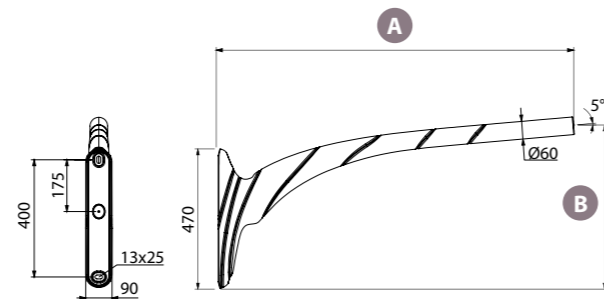

## *Elegant design*

The EXIS bracket was designed to produce a subtle blend of streamlined and organic forms. The material is fashioned into lines that create a strong personality and a sculpture-like appearance. It offers many variations with two sizes available for wall and mid pole-mounting or top-mounting of one or two lights on a pole.

## Dimensions (mm)

	A	B
<b>EXIS 80 - 1 arm</b>	800	340
<b>EXIS 120 - 1 arm</b>	1200	375

	A	B
<b>EXIS 80 - 2 arm</b>	1600	310
<b>EXIS 120 - 2 arm</b>	2400	345

	A	B
<b>EXIS 80 against a pole or wall-mounted</b>	800	520
<b>EXIS 120 against a pole or wall-mounted</b>	1200	550