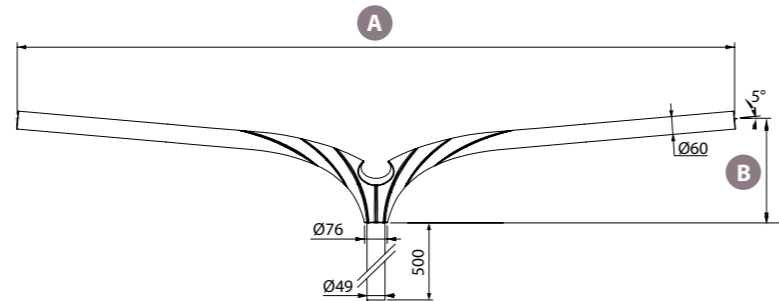

## *Elegant design*

The EXIS bracket was designed to produce a subtle blend of streamlined and organic forms. The material is fashioned into lines that create a strong personality and a sculpture-like appearance. It offers many variations with two sizes available for wall and mid pole-mounting or top-mounting of one or two lights on a pole.

## Dimensions (mm)

	A	B
<b>EXIS 80 - 1 arm</b>	800	340
<b>EXIS 120 - 1 arm</b>	1200	375

	A	B
<b>EXIS 80 - 2 arm</b>	1600	310
<b>EXIS 120 - 2 arm</b>	2400	345

	A	B
<b>EXIS 80 against a pole or wall-mounted</b>	800	520
<b>EXIS 120 against a pole or wall-mounted</b>	1200	550