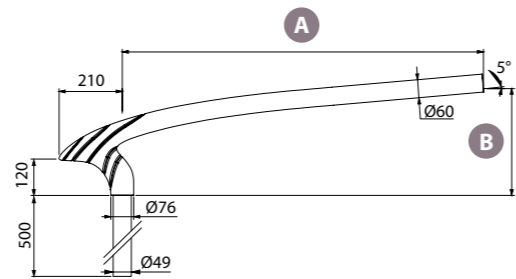

## *Elegant design*

The EXIS bracket was designed to produce a subtle blend of streamlined and organic forms. The material is fashioned into lines that create a strong personality and a sculpture-like appearance. It offers many variations with two sizes available for wall and mid pole-mounting or top-mounting of one or two lights on a pole.

## Dimensions (mm)

	A	B
<b>EXIS 80 - 1 arm</b>	800	340
<b>EXIS 120 - 1 arm</b>	1200	375

	A	B
<b>EXIS 80 - 2 arm</b>	1600	310
<b>EXIS 120 - 2 arm</b>	2400	345

	A	B
<b>EXIS 80 against a pole or wall-mounted</b>	800	520
<b>EXIS 120 against a pole or wall-mounted</b>	1200	550