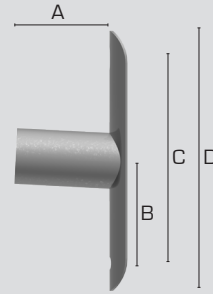

Mechanically welded decorative arms

ELINA

STANDARD

- Decorative arm in galvanized steel
- Standard Black RAL 9005 - inclination 3 °
- Available in 1 light
- Luminaire fixation: lateral (Ø60)
- Fixing against post
- Surface treatment: thermo-lacquer polyester powder at 220 ° (RAL color or structured paint of your choice)

SIDE

RENDERING

3D RENDERING

Model	A [cm]	B [cm] oblong/oblong	C [cm] oblong/passage câble	D [cm]
ELINA	10	11	22	28