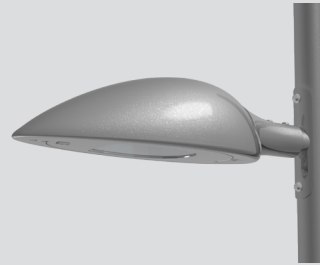

Mechanically welded decorative arms

ELINA

STANDARD

- Decorative arm in galvanized steel
- Standard Black RAL 9005 - inclination 3 °
- Available in 1 light
- Luminaire fixation: lateral (Ø60)
- Fixing against post
- Surface treatment: thermo-lacquer polyester powder at 220 ° (RAL color or structured paint of your choice)

SIDE

RENDERING

3D RENDERING

Model	A [cm]	B [cm] oblong/oblong	C [cm] oblong/passage câble	D [cm]
ELINA	10	11	22	28