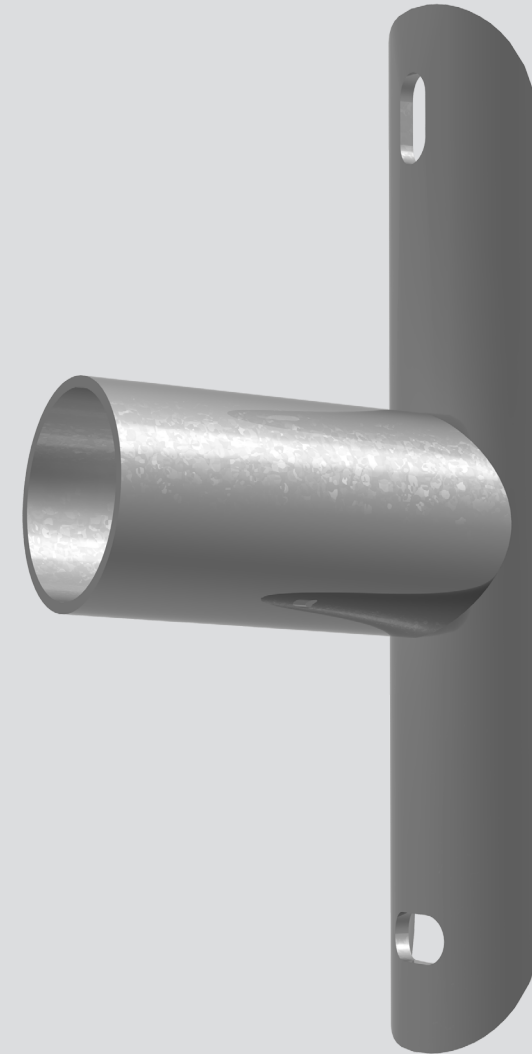

Mechanically welded decorative arms

ELINA

STANDARD

- Decorative arm in galvanized steel
- Standard Black RAL 9005 - inclination 3 °
- Available in 1 light
- Luminaire fixation: lateral (Ø60)
- Fixing against post
- Surface treatment: thermo-lacquer polyester powder at 220 ° (RAL color or structured paint of your choice)

SIDE

RENDERING

3D RENDERING

Model	A [cm]	B [cm] oblong/oblong	C [cm] oblong/passage câble	D [cm]
ELINA	10	11	22	28