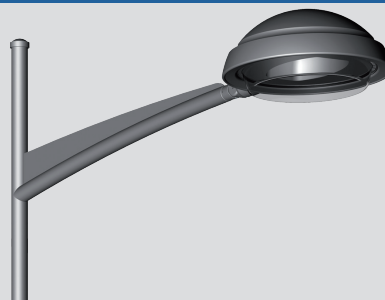

ECLASSIS

Mechanically welded decorative arms

3D RENDERING

SIDE

STANDARD

- Galvanized steel decorative console.
- Standard Black RAL 9005 - Half-spherical shutter
- Available in single or double arm
- Fixation of the luminaire: lateral (connection Ø60) or suspended (connection PG34 female).
- Fixed mast top (Ø60, Ø75 or Ø89) or applied.
- Decorative accessories available as an option depending on the diameter.
- Surface treatment: thermo-lacquer polyester powder at 220 ° (RAL color or structured paint of your choice)

RENDERING

Model	A [cm]	B [cm]
ECLASSIS 70	70	35
ECLASSIS 100	70	40
ECLASSIS 140	100	60