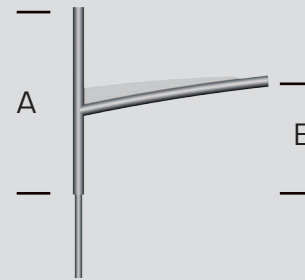

ECLASSIS

Mechanically welded decorative arms

3D RENDERING

SIDE

STANDARD

- Galvanized steel decorative console.
- Standard Black RAL 9005 - Half-spherical shutter
- Available in single or double arm
- Fixation of the luminaire: lateral (connection Ø60) or suspended (connection PG34 female).
- Fixed mast top (Ø60, Ø75 or Ø89) or applied.
- Decorative accessories available as an option depending on the diameter.
- Surface treatment: thermo-lacquer polyester powder at 220 ° (RAL color or structured paint of your choice)

RENDERING

Model	A [cm]	B [cm]
ECLASSIS 70	70	35
ECLASSIS 100	70	40
ECLASSIS 140	100	60