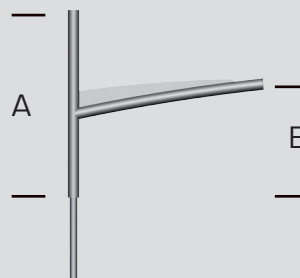

ECLASSIS

Mechanically welded decorative arms

3D RENDERING

SIDE

STANDARD

- Galvanized steel decorative console.
- Standard Black RAL 9005 - Half-spherical shutter
- Available in single or double arm
- Fixation of the luminaire: lateral (connection Ø60) or suspended (connection PG34 female).
- Fixed mast top (Ø60, Ø75 or Ø89) or applied.
- Decorative accessories available as an option depending on the diameter.
- Surface treatment: thermo-lacquer polyester powder at 220 ° (RAL color or structured paint of your choice)

RENDERING

Model	A [cm]	B [cm]
ECLASSIS 70	70	35
ECLASSIS 100	70	40
ECLASSIS 140	100	60