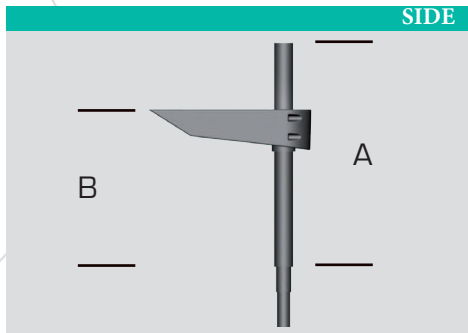

STANDARD

- Decorative arm in aluminum foundry.
- Standard Black RAL 9005 or Gray 900 sanded.
- Available in 1 or 2 lights.
- Fixation of the luminaire: lateral.
- Fixing in mast top Ø60, Ø75 or applied, or to be tightened
- Decorative accessories available as an option depending on the diameter.
- Surface treatment: thermo-lacquer polyester powder at 220 ° (RAL color or structured paint of your choice).

SIDE

RENDERING

3D RENDERING

Model	A (cm)	B (cm)
DALIA	70	50