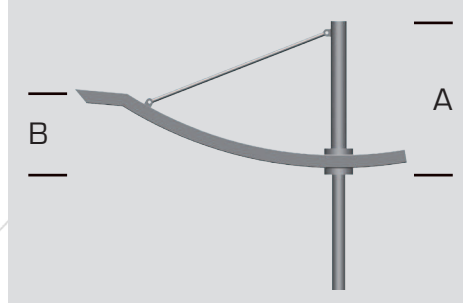

Mechanically welded decorative arms

CYNIS

STANDARD

- Decorative console in galvanized steel.
- Standard Black RAL 9005 - - inclination 5 ° side - Decorative ball and pulling.
- Available in 1 or 2 lights.
- Fixation of the luminaire: lateral or suspended (PG34 female connection).
- Fixing mast top (Ø60, Ø75 or Ø89) or applied.
- Decorative accessories available as an option depending on the diameter of the brandon.
- Surface treatment: thermo-lacquer polyester powder at 220 ° (RAL color or structured paint of your choice)

SIDES

RENDERING

3D RENDERING

| Model | A [cm] | B [cm] |
|-----------|-----------|-----------|
| CYNIS 100 | 60 | 35 |
| CYNIS 150 | 90 | 50 |