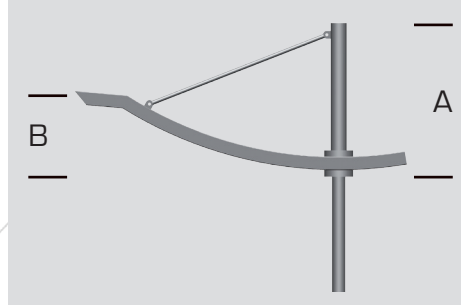

Mechanically welded decorative arms

CYNIS

STANDARD

- Decorative console in galvanized steel.
- Standard Black RAL 9005 - - inclination 5 ° side - Decorative ball and pulling.
- Available in 1 or 2 lights.
- Fixation of the luminaire: lateral or suspended (PG34 female connection).
- Fixing mast top (Ø60, Ø75 or Ø89) or applied.
- Decorative accessories available as an option depending on the diameter of the brandon.
- Surface treatment: thermo-lacquer polyester powder at 220 ° (RAL color or structured paint of your choice)

SIDES

RENDERING

3D RENDERING

Model	A [cm]	B [cm]
CYNIS 100	60	35
CYNIS 150	90	50