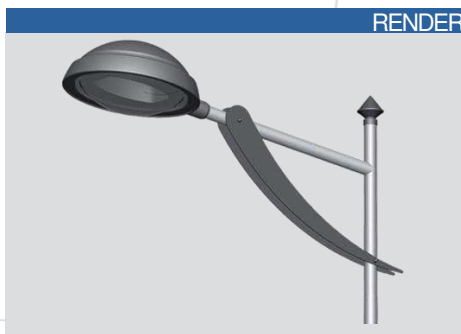

Welded decorative arms

CYANIRIS

STANDARD

- Decorative arm in galvanized steel.
- Standard Black RAL 9005
- 10° tilt above lateral.
- Available in 1 or 2 fixture configurations.
- Luminaire attachment options:
  - Lateral (Ø60)
  - Suspended (PG34 female).
- Attaches to the top of the pole (Ø60, Ø75, or Ø89).
- Decorative accessories available
- Surface treatment: thermo-lacquer at 220° (Available in RAL colors).

DIMENSIONS

RENDER

3D RENDER

Model	A (cm)	B (cm)
CYANIRIS 75	80	70
CYANIRIS 100	80	75