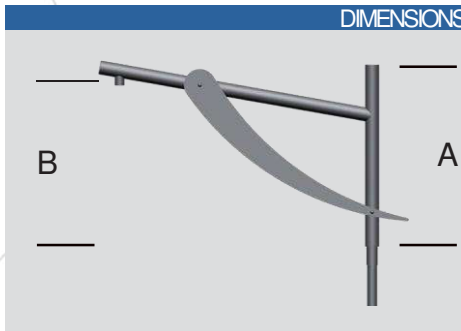

Welded decorative arms

CYANIRIS

STANDARD

- Decorative arm in galvanized steel.
- Standard Black RAL 9005
- 10° tilt above lateral.
- Available in 1 or 2 fixture configurations.
- Luminaire attachment options:
  - Lateral (Ø60)
  - Suspended (PG34 female).
- Attaches to the top of the pole (Ø60, Ø75, or Ø89).
- Decorative accessories available
- Surface treatment: thermo-lacquer at 220° (Available in RAL colors).

DIMENSIONS