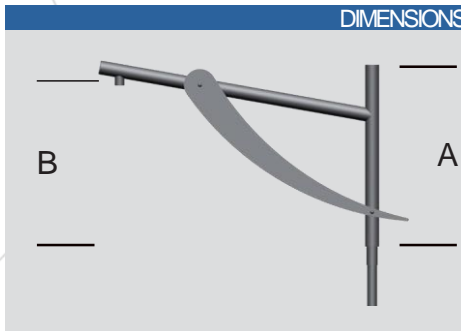

## Welded decorative arms

### STANDARD

- Decorative arm in galvanized steel.
- Standard Black RAL 9005
- 10° tilt above lateral.
- Available in 1 or 2 fixture configurations.
- Luminaire attachment options:
  - Lateral (Ø60)
  - Suspended (PG34 female).
- Attaches to the top of the pole (Ø60, Ø75, or Ø89).
- Decorative accessories available
- Surface treatment: thermo-lacquer at 220° (Available in RAL colors).

### DIMENSIONS