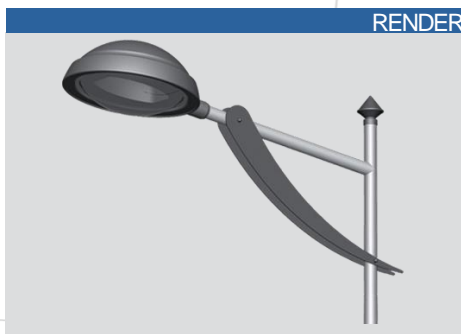

Welded decorative arms

CYANIRIS

STANDARD

- Decorative arm in galvanized steel.
- Standard Black RAL 9005
- 10° tilt above lateral.
- Available in 1 or 2 fixture configurations.
- Luminaire attachment options:
  - Lateral (Ø60)
  - Suspended (PG34 female).
- Attaches to the top of the pole (Ø60, Ø75, or Ø89).
- Decorative accessories available
- Surface treatment: thermo-lacquer at 220° (Available in RAL colors).

DIMENSIONS

RENDER

3D RENDER

Model	A (cm)	B (cm)
CYANIRIS 75	80	70
CYANIRIS 100	80	75