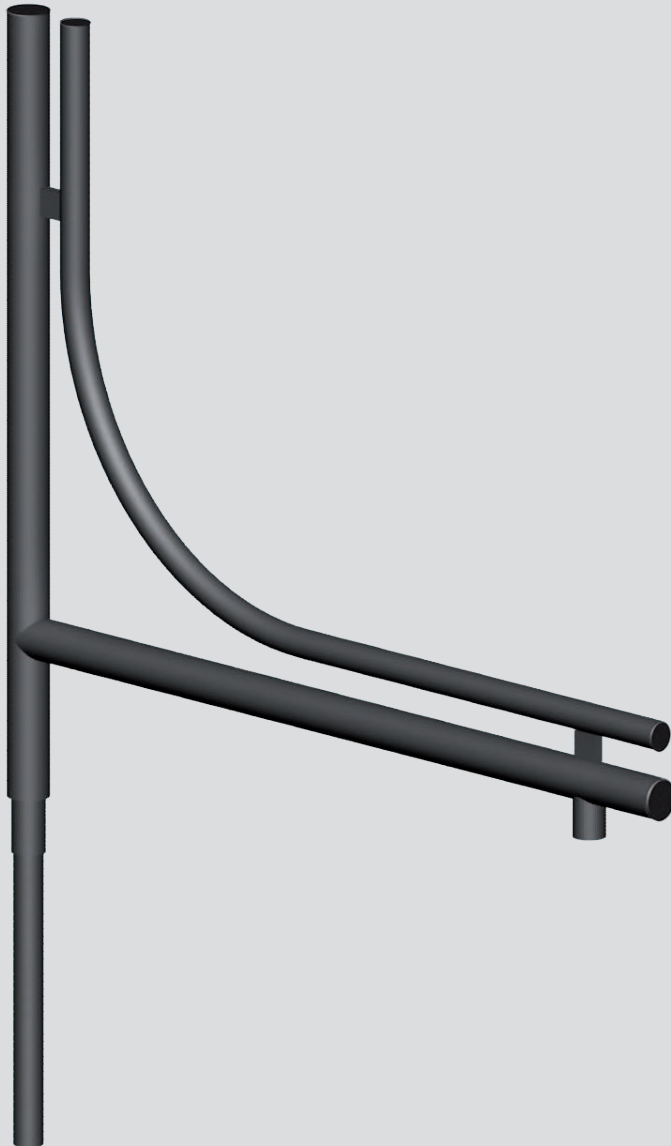

CORION

Mechanically welded decorative arms

3D RENDERING

SIDE

RENDERING

STANDARD

- Galvanized steel decorative arm.
- Standard Black RAL 9005 - Decorative ball.
- Available in single or double arm, or 3 and 4 removable lights.
- Luminaire fixing: suspended (PG34 female connection).
- Fixing mast top (Ø60, Ø75 or Ø89) or applied.
- Decorative accessories available as an option depending on the diameter
- Surface treatment: thermo-lacquer polyester powder at 220 ° (RAL color or structured paint of your choice)

Model	A [cm]	B [cm]
CORION 80	115	15
CORION 110	115	15