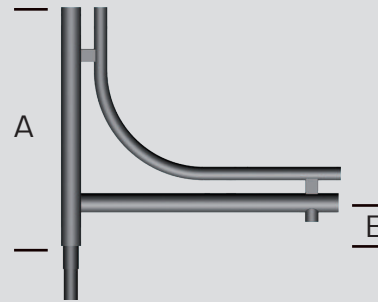

CORION

Mechanically welded decorative arms

3D RENDERING

SIDE

RENDERING

STANDARD

- Galvanized steel decorative arm.
- Standard Black RAL 9005 - Decorative ball.
- Available in single or double arm, or 3 and 4 removable lights.
- Luminaire fixing: suspended (PG34 female connection).
- Fixing mast top (Ø60, Ø75 or Ø89) or applied.
- Decorative accessories available as an option depending on the diameter
- Surface treatment: thermo-lacquer polyester powder at 220 ° (RAL color or structured paint of your choice)

Model	A [cm]	B [cm]
CORION 80	115	15
CORION 110	115	15