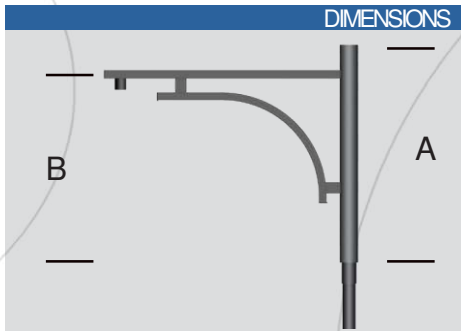

Welded decorative arms

CONTOISE

STANDARD

- Decorative arm in galvanized steel.
- Standard Black RAL 9005
- Available in 1 to 4 fixture configurations.
- Luminaire attachment: suspended (PG34 female).
- Attaches to the top of the pole (Ø60, Ø75, or Ø89).
- Decorative accessories available
- Surface treatment: thermo-lacquer at 220° (Available in RAL colors).

DIMENSIONS

RENDER

3D RENDER

Model	A (cm)	B (cm)
CONTOISE 80	80	65
CONTOISE 100	80	65
CONTOISE 150	100	80