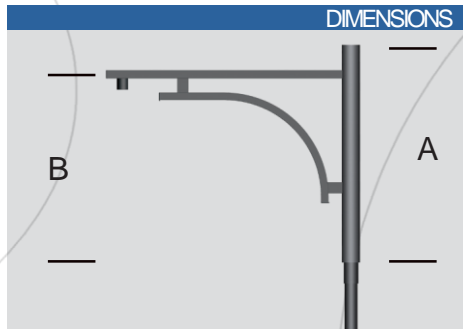

Welded decorative arms

CONTOISE

STANDARD

- Decorative arm in galvanized steel.
- Standard Black RAL 9005
- Available in 1 to 4 fixture configurations.
- Luminaire attachment: suspended (PG34 female).
- Attaches to the top of the pole (Ø60, Ø75, or Ø89).
- Decorative accessories available
- Surface treatment: thermo-lacquer at 220° (Available in RAL colors).

DIMENSIONS

RENDER

3D RENDER

Model	A (cm)	B (cm)
CONTOISE 80	80	65
CONTOISE 100	80	65
CONTOISE 150	100	80