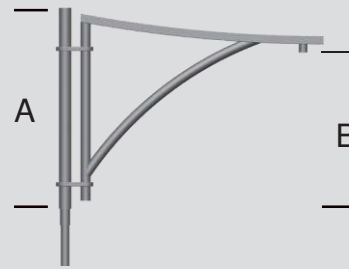

CETHOSIA

Welded decorative arms

3D RENDER

DIMENSIONS

RENDER

STANDARD

- Decorative arm in galvanized steel.
- Standard Black RAL 9005
- Available in 1 to 4 fixture configurations.
- Luminaire attachment: suspended (PG34 female).
- Attaches to the top of the pole (Ø60, Ø75, or Ø89).
- Decorative accessories available
- Surface treatment: thermo-lacquer at 220° (Available in RAL colors).

| Model | A (cm) | B (cm) |
|--------------|--------|--------|
| CETHOSIA 120 | 100 | 75 |