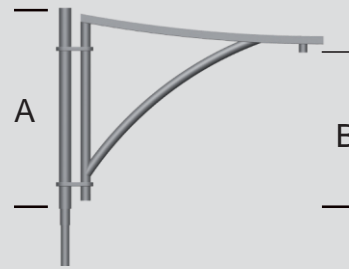

CETHOSIA

Welded decorative arms

3D RENDER

DIMENSIONS

RENDER

STANDARD

- Decorative arm in galvanized steel.
- Standard Black RAL 9005
- Available in 1 to 4 fixture configurations.
- Luminaire attachment: suspended (PG34 female).
- Attaches to the top of the pole (Ø60, Ø75, or Ø89).
- Decorative accessories available
- Surface treatment: thermo-lacquer at 220° (Available in RAL colors).

Model	A (cm)	B (cm)
CETHOSIA 120	100	75