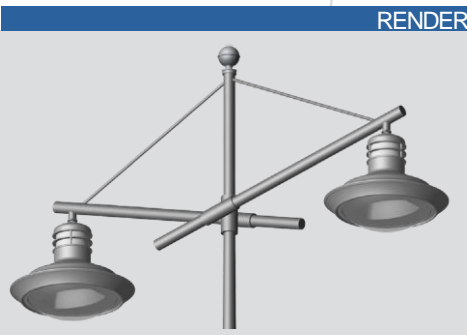

STANDARD

- Decorative arm in galvanized steel.
- Standard Black RAL 9005
- 15° tilt
- Available in 1 or 2 fixture configurations.
- Luminaire attachment options:
  - Lateral (Ø60)
  - Suspended (PG34 female).
- Attaches to the top of the pole (Ø60, Ø75, or Ø89).
- Decorative accessories available
- Surface treatment: thermo-lacquer at 220° (Available in RAL colors).

DIMENSIONS

3D RENDER

RENDER

Model	A (cm)	B (cm)
CERURA 70	40/70*	30
CERURA 100	60/90*	40
CERURA 150	60/90*	50

\* côtes brandon avec tirant