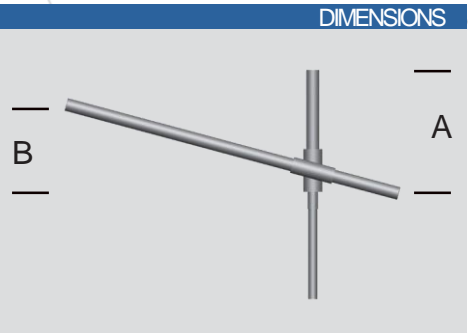

STANDARD

- Decorative arm in galvanized steel.
- Standard Black RAL 9005
- 15° tilt
- Available in 1 or 2 fixture configurations.
- Luminaire attachment options:
  - Lateral (Ø60)
  - Suspended (PG34 female).
- Attaches to the top of the pole (Ø60, Ø75, or Ø89).
- Decorative accessories available
- Surface treatment: thermo-lacquer at 220° (Available in RAL colors).

DIMENSIONS

3D RENDER

RENDER

Model	A (cm)	B (cm)
CERURA 70	40/70*	30
CERURA 100	60/90*	40
CERURA 150	60/90*	50

\* côtes brandon avec tirant