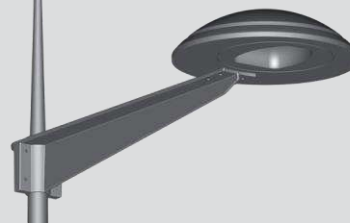

## Casted decorative arms

### STANDARD

- Decorative arm in casted aluminum.
- Standard Black RAL 9005
- Available in 1 or 2 fixture configurations.
- Luminaire attachment: Lateral (Custom Mounting)
- Attaches to the top of the pole (Ø75).
- Decorative accessories available
- Surface treatment: thermo-lacquer at 220° (Available in RAL colors).