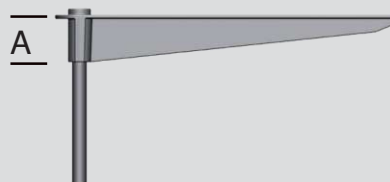

## Casted decorative arms

### DIMENSIONS

### STANDARD

- Decorative arm in casted aluminum.
- Standard Black RAL 9005
- Available in 1 or 2 fixture configurations.
- Luminaire attachment: Lateral (Custom Mounting)
- Attaches to the top of the pole (Ø75).
- Decorative accessories available
- Surface treatment: thermo-lacquer at 220° (Available in RAL colors).