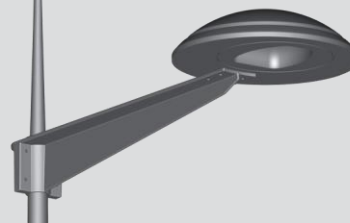

CECIA

Casted decorative arms

3D RENDER

DIMENSIONS

RENDER

STANDARD

- Decorative arm in casted aluminum.
- Standard Black RAL 9005
- Available in 1 or 2 fixture configurations.
- Luminaire attachment: Lateral (Custom Mounting)
- Attaches to the top of the pole (Ø75).
- Decorative accessories available
- Surface treatment: thermo-lacquer at 220° (Available in RAL colors).

Model	A (cm)
CECIA 130	20

Al