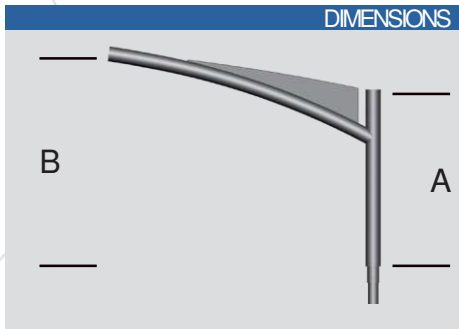

## Welded decorative arms

### STANDARD

- Decorative arm in galvanized steel.
- Standard Black RAL 9005
- 10° tilt above lateral.
- Available in 1 to 4 fixture configurations.
- Luminaire attachment options:
  - Lateral (Ø60)
  - Suspended (PG34 female).
- Attaches to the top of the pole (Ø60, Ø75, or Ø89).
- Surface treatment: thermo-lacquer at 220° (Available in RAL colors).

### DIMENSIONS