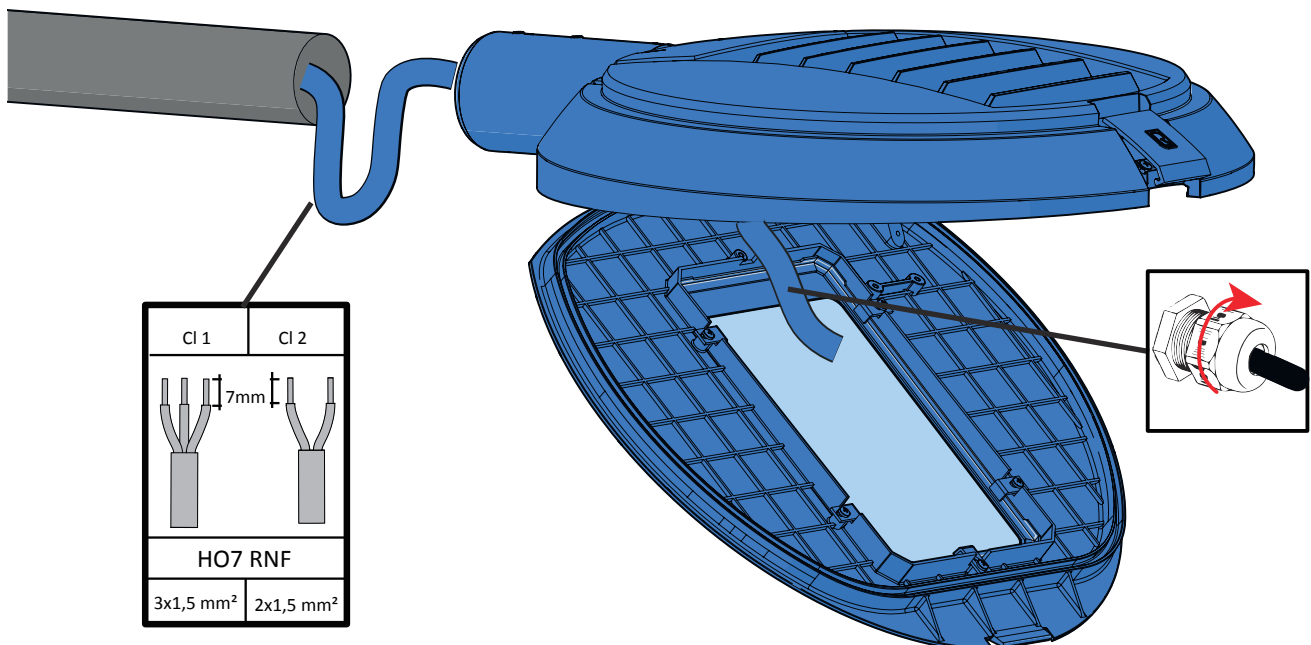

Atinia Slim

Operating position: Horizontal

1

2

Or

3

Tightening
torque 10 N.m

4

Close up the light.

Maintenance

Cleaning