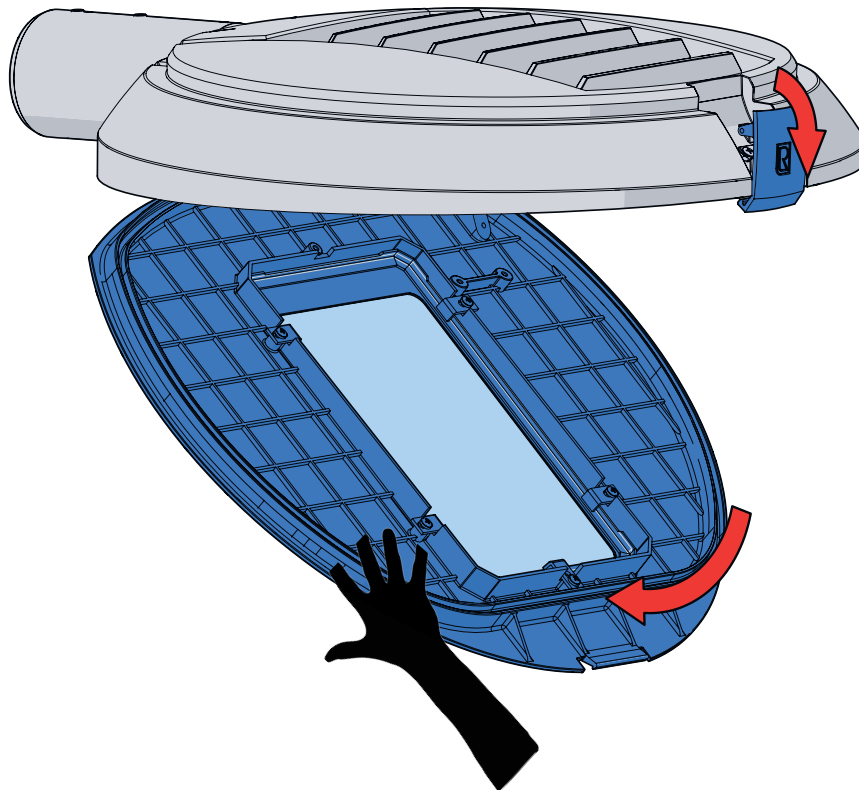

Atinia Slim

Operating position: Horizontal

1

2

Or

3

Tightening
torque 10 N.m

4

Close up the light.

Maintenance

Cleaning