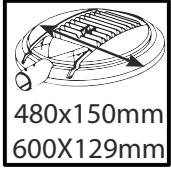

Atinia Slim

Operating position: Horizontal

1

2

Or

3

Tightening
torque 10 N.m

4