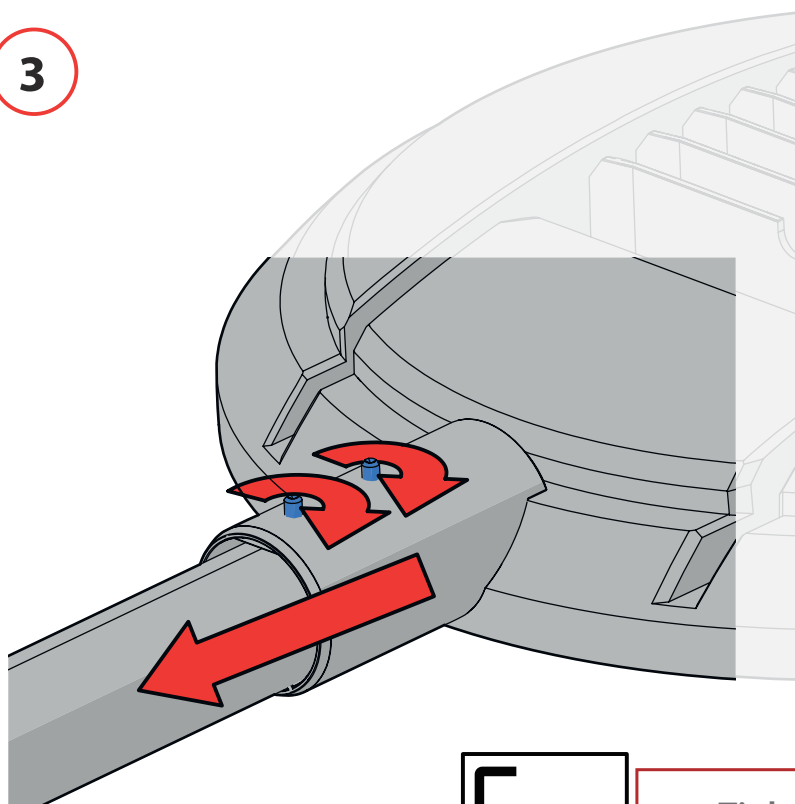

Atinia Slim

Operating position: Horizontal

1

2

Or

3

Tightening
torque 10 N.m

4