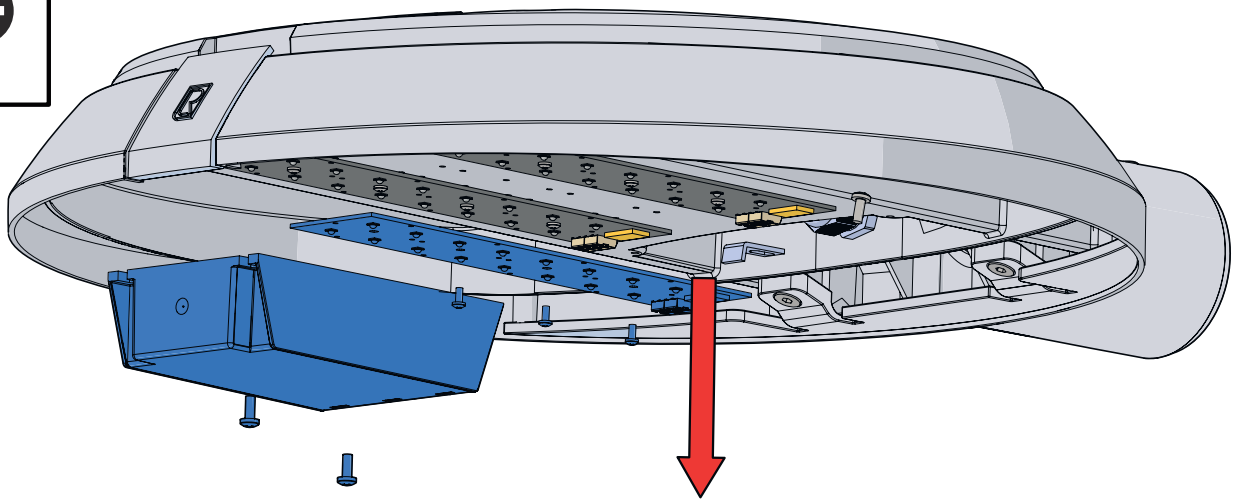

Atinia Slim

Operating position: Horizontal

1

2

Or

3

Tightening
torque 10 N.m

4

Close up the light.

Maintenance

Cleaning