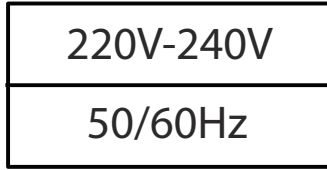

Atinia Slim

Operating position: Horizontal

1

2

Or

3

Tightening
torque 10 N.m

4