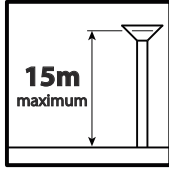

Atinia Slim

Operating position: Horizontal

1

2

Or

3

Tightening
torque 10 N.m

4