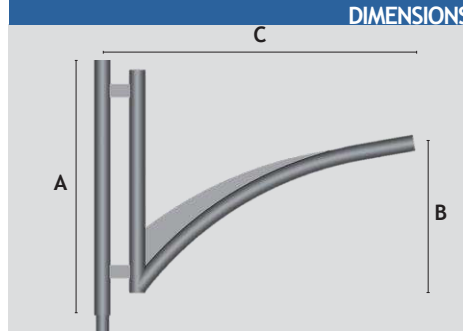

STANDARD

- Decorative arm in galvanized steel.
- Standard Black RAL 9005
- 10° tilt above lateral.
- Available in 1 to 4 fixture configurations.
- Luminaire attachment options:
 - Lateral (Ø60)
 - Suspended (PG34 female).
- Attaches to the top of the pole (Ø60, Ø75, or Ø89).
- Available on pole on request
- Decorative accessories available
- Surface treatment: thermo-lacquer at 220° (Available in RAL colors).

DIMENSIONS

RENDER

3D RENDER

Model	A (mm)	B (cm)	C (cm)
ATALA 70	100	50	71
ATALA 110	100	65	115
ATALA 150	100	100	155