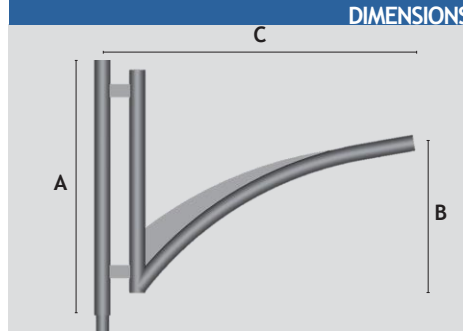

STANDARD

- Decorative arm in galvanized steel.
- Standard Black RAL 9005
- 10° tilt above lateral.
- Available in 1 to 4 fixture configurations.
- Luminaire attachment options:
 - Lateral (Ø60)
 - Suspended (PG34 female).
- Attaches to the top of the pole (Ø60, Ø75, or Ø89).
- Available on pole on request
- Decorative accessories available
- Surface treatment: thermo-lacquer at 220° (Available in RAL colors).

DIMENSIONS

RENDER

3D RENDER

Model	A (mm)	B (cm)	C (cm)
ATALA 70	100	50	71
ATALA 110	100	65	115
ATALA 150	100	100	155