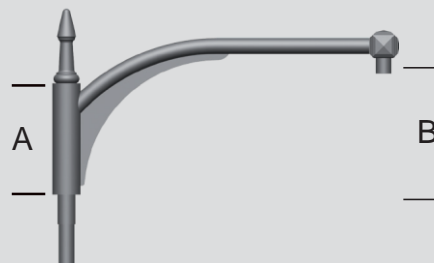

ARION

Welded decorative arms

3D RENDER

DIMENSIONS

STANDARD

- Decorative arm in galvanized steel.
- Standard Black RAL 9005
- Available in 1 to 4 fixture configurations.
- Luminaire attachment: Suspended (PG34 female).
- Attaches to the top of the pole (Ø60, Ø75, or Ø89).
- Decorative accessories available
- Surface treatment: thermo-lacquer at 220° (Available in RAL colors).

RENDER

Model	A (cm)	B (cm)
ARION 65	30	40
ARION 85	30	40
ARION 110	30	40