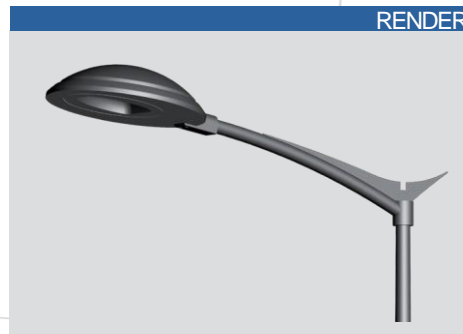

Welded decorative arms

ARCTIA

STANDARD

- Decorative arm in galvanized steel.
- Standard Black RAL 9005
- 10° tilt above lateral.
- Available in 1 or 2 fixture configurations.
- Luminaire attachment options:
  - Lateral (Ø60)
  - Suspended (PG34 female).
- Attaches to the top of the pole (Ø60, Ø75, or Ø89).
- Surface treatment: thermo-lacquer at 220° (Available in RAL colors).

DIMENSIONS

RENDER

3D RENDER

Model	A (cm)	B (cm)
ARCTIA 75	10	30
ARCTIA 110	10	40
ARCTIA 150	10	50