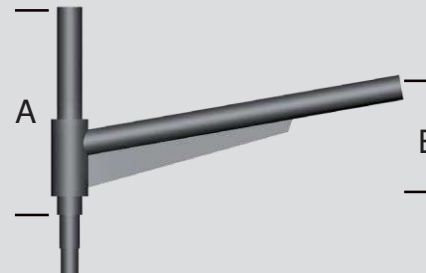

## Welded decorative arms

### DIMENSIONS

### STANDARD

- Decorative arm in galvanized steel.
- Standard Black RAL 9005
- 10° tilt above lateral.
- Available in 1 to 4 fixture configurations.
- Luminaire attachment options:
  - Lateral (Ø60)
  - Suspended (PG34 female).
- Attaches to the top of the pole (Ø60, Ø75, or Ø89).
- Decorative accessories available
- Surface treatment: thermo-lacquer at 220° (Available in RAL colors).