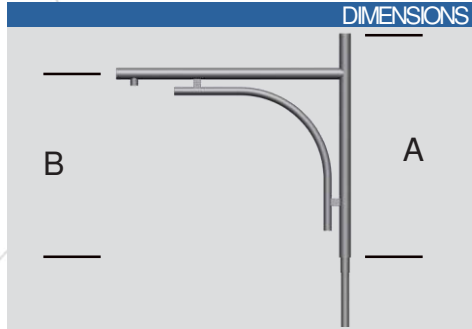

Welded decorative brackets

AMOURIS

STANDARD

- Decorative arm in galvanized steel.
- Standard Black RAL 9005
- Available in 1 to 4 fixture configurations.
- Luminaire attachment: Suspended (PG34 female).
- Attaches to the top of the pole (Ø60, Ø75, or Ø89).
- Decorative accessories available
- Surface treatment: thermo-lacquer at 220° (Available in RAL colors).

DIMENSIONS

RENDER

3D RENDER

Model	A (cm)	B (cm)
AMOURIS 50	50	35
AMOURIS 75	75	60
AMOURIS 110	120	90