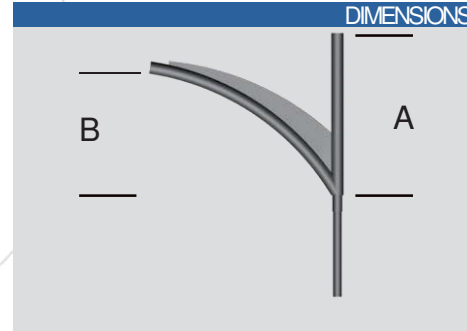

Welded decorative arms

ALBUNA

STANDARD

- Decorative arm in galvanized steel.
- Standard Black RAL 9005
- 7° tilt above lateral.
- Available in 1 to 4 fixture configurations.
- Luminaire attachment options:
 - Lateral (Ø60)
 - Suspended (PG34 female).
- Attaches to the top of the pole (Ø60, Ø75 , or Ø89).
- Decorative accessories available
- Surface treatment: thermo-lacquer at 220° (Available in RAL colors).

DIMENSIONS

RENDER

3D RENDER

Model	A (cm)	B (cm)
ALBUNA 80	80	60
ALBUNA 100	80	60
ALBUNA 150	80	65